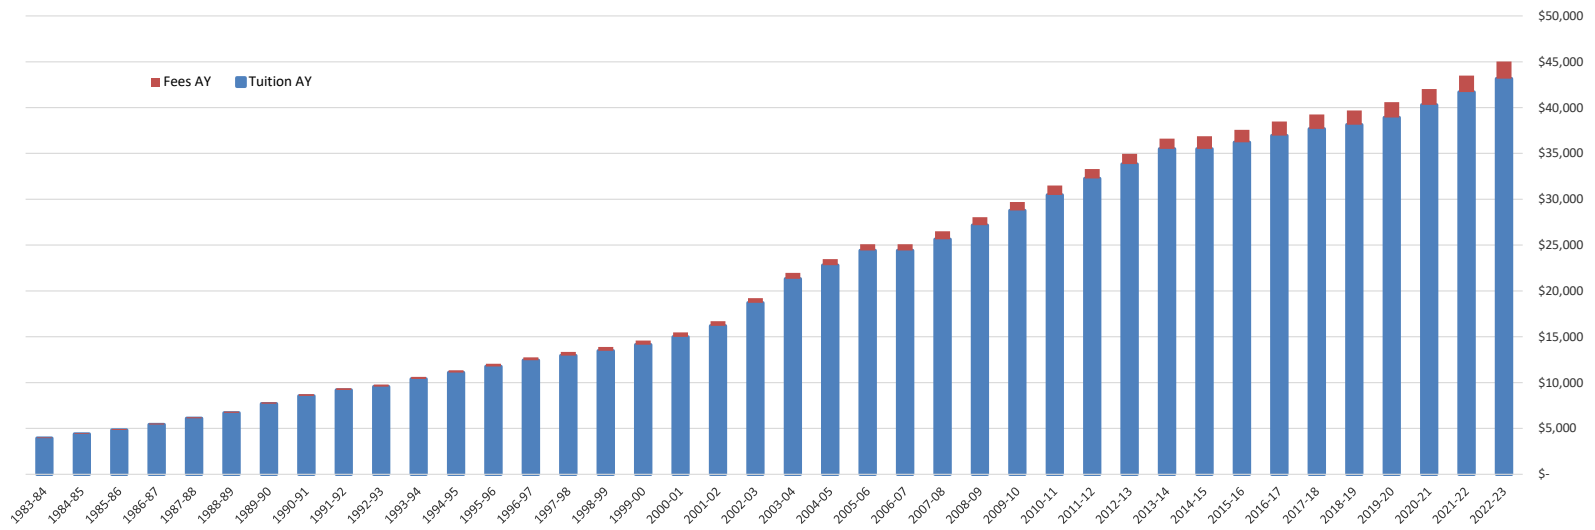

Loyola University New Orleans
Tuition & Fees - % Increase Trend

Loyola University New Orleans
Total Tuition and Fees Trend

Source: Tuition and Fees Rate Sheet from Student Finance / Financial Affairs
As approved by the BOT