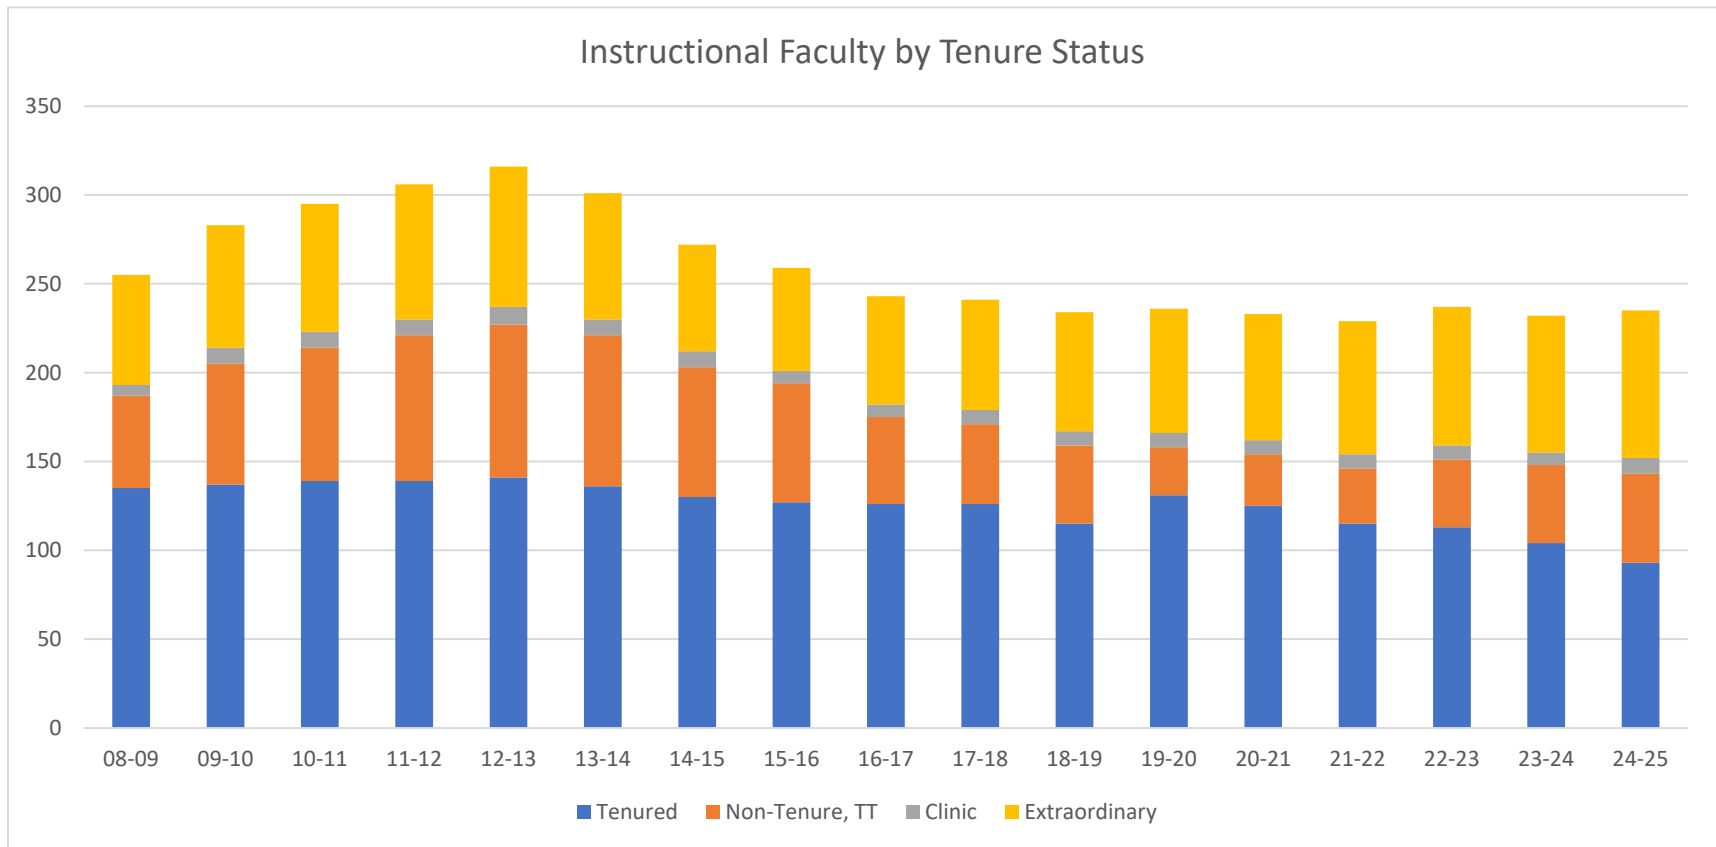

LOYOLA UNIVERSITY NEW ORLEANS
INSTRUCTIONAL FACULTY BY TENURE STATUS

Tenure Status	08-09	09-10	10-11	11-12	12-13	13-14	14-15	15-16	16-17	17-18	18-19	19-20	20-21	21-22	22-23	23-24	24-25
Tenured	135	137	139	139	141	136	130	127	126	126	115	131	125	115	113	104	93
Non-Tenure, TT	52	68	75	82	86	85	73	67	49	45	44	27	29	31	38	44	50
Clinic	6	9	9	9	10	9	9	7	7	8	8	8	8	8	8	7	9
Extraordinary	62	69	72	76	79	71	60	58	61	62	67	70	71	75	78	77	83
Grand Total	255	283	295	306	316	301	272	259	243	241	234	236	233	229	237	232	235
% Tenured/TT	73%	72%	73%	72%	72%	73%	75%	75%	72%	71%	68%	67%	66%	64%	64%	64%	61%