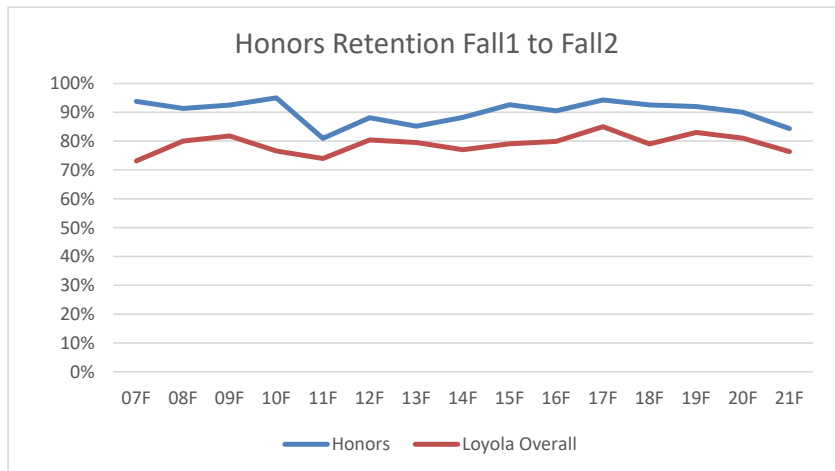

Loyola University New Orleans
 Honors Program
 Retention and Graduate Rate Trends

Term	Honors	Loyola Overall
07F	94%	73%
08F	91%	80%
09F	93%	82%
10F	95%	77%
11F	81%	74%
12F	88%	80%
13F	85%	80%
14F	88%	77%
15F	93%	79%
16F	90%	80%
17F	94%	85%
18F	93%	79%
19F	92%	83%
20F	90%	81%
21F	84%	76%

Loyola University New Orleans
 Honors Program
 Retention and Graduate Rate Trends

Term	Honors	Loyola Overall
07F	72%	44%
08F	80%	51%
09F	75%	54%
10F	75%	44%
11F	69%	47%
12F	79%	52%
13F	69%	51%
14F	72%	50%
15F	77%	54%
16F	73%	57%
17F	81%	59%
18F	64%	48%