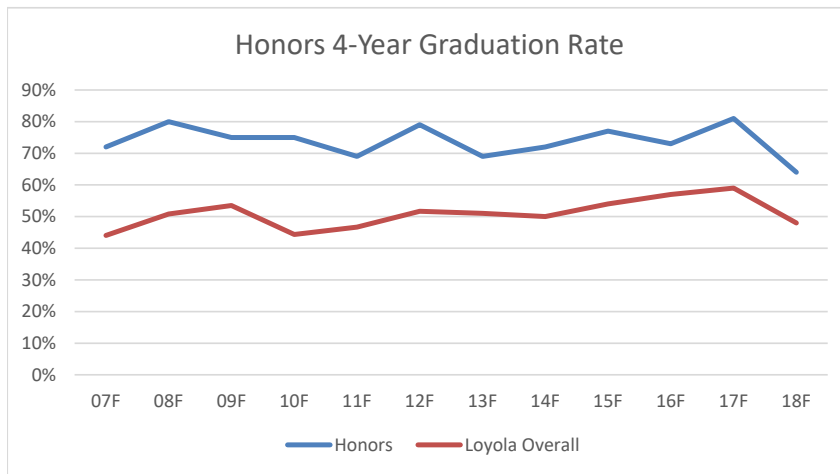

Loyola University New Orleans
 Honors Program
 Retention and Graduate Rate Trends

Term	Honors	Loyola Overall
07F	94%	73%
08F	91%	80%
09F	93%	82%
10F	95%	77%
11F	81%	74%
12F	88%	80%
13F	85%	80%
14F	88%	77%
15F	93%	79%
16F	90%	80%
17F	94%	85%
18F	93%	79%
19F	92%	83%
20F	90%	81%
21F	84%	76%

Loyola University New Orleans
 Honors Program
 Retention and Graduate Rate Trends

Term	Honors	Loyola Overall
07F	72%	44%
08F	80%	51%
09F	75%	54%
10F	75%	44%
11F	69%	47%
12F	79%	52%
13F	69%	51%
14F	72%	50%
15F	77%	54%
16F	73%	57%
17F	81%	59%
18F	64%	48%