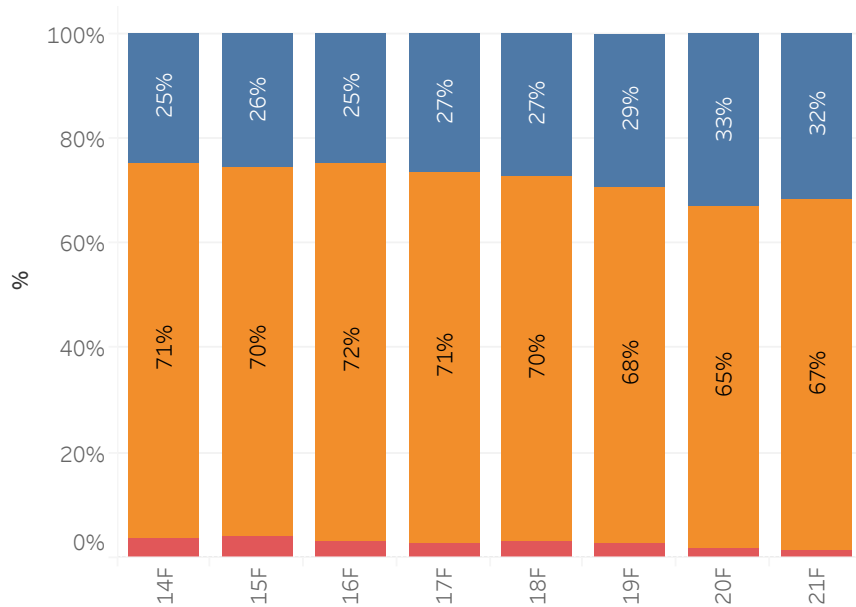

Loyola University New Orleans
 1st Generation Status - Degree-Seeking Undergraduates
 As of Official Stats 9/30/2021
 (Total = Total Undergraduate)

		14F		15F		16F		17F		18F		19F		20F		21F	
		Cohort	Total	Cohort	Total	Cohort	Total	Cohort	Total	Cohort	Total	Cohort	Total	Cohort	Total	Cohort	Total
Oncampus	1st Gen	152	683	185	681	149	601	255	669	228	738	259	818	254	963	263	955
	Not 1st Gen	457	1,968	474	1,861	463	1,741	544	1,776	530	1,875	559	1,891	508	1,890	655	2,023
	Unknown		107	1	111		77	2	69	2	80	1	79		46	1	41
	Total	609	2,758	660	2,653	612	2,419	801	2,514	760	2,693	819	2,788	762	2,899	919	3,019
Online	1st Gen		2		1		2				4		14		14		31
	Not 1st Gen										6		12		18	2	30
	Unknown		12		6		6		21	8	177	3	245	3	223	1	164
	Total		14		7		8		21	8	187	3	271	3	255	3	225
Grand Total		609	2,772	660	2,660	612	2,427	801	2,535	768	2,880	822	3,059	765	3,154	922	3,244

■ 1st Gen ■ Not 1st Gen ■ Unknown

Total Degree-Seeking Onground Undergrad. Enrollment

Cohort (Cohort = 1st Time, Full-time, Degree-Seeking, UG)