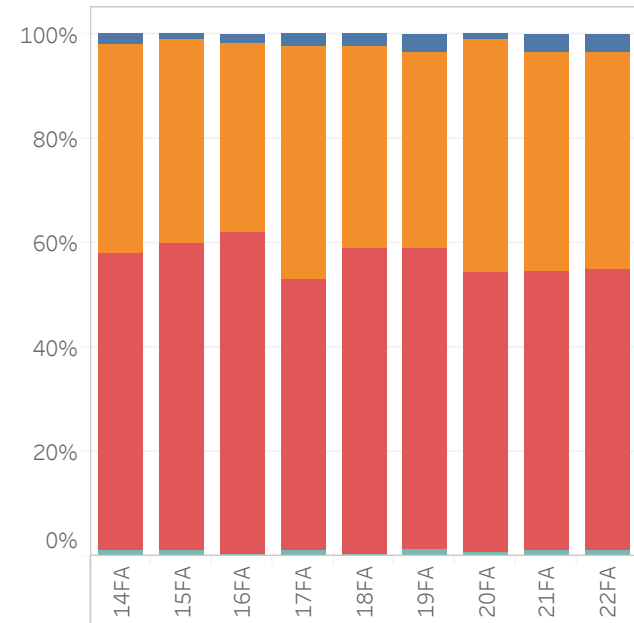

Cohort

- Foreign
- In-State
- Out-State
- Unknown