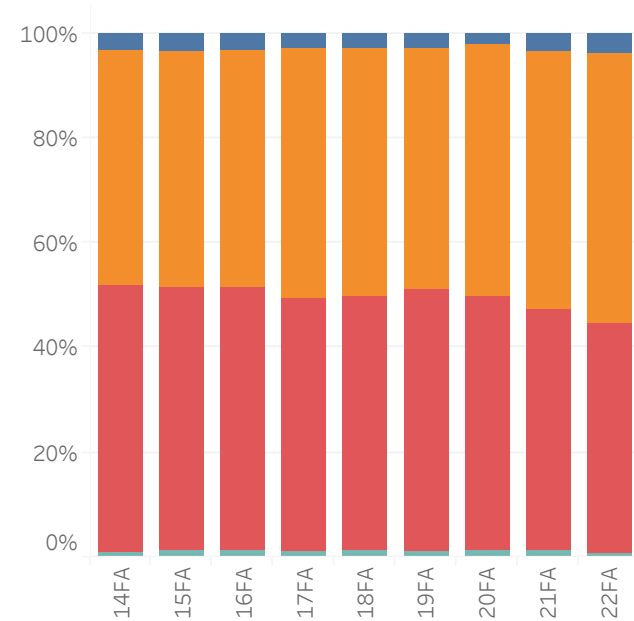

Loyola University New Orleans
 Total Enrollment by Residency
 As of Official Stats 9/30/2022

	14FA	15FA	16FA	17FA	18FA	19FA	20FA	21FA	22FA
Foreign	148	147	118	117	120	130	96	159	178
In-State	2,021	1,921	1,744	1,839	2,048	2,038	2,195	2,259	2,286
Out-State	2,278	2,146	1,920	1,860	2,074	2,204	2,195	2,124	1,943
Unknown	49	59	54	42	60	50	62	56	29
Grand Total	4,496	4,273	3,836	3,858	4,302	4,422	4,548	4,598	4,436

Total Enrollment by Residency

Cohort Enrollment by Residency

	14FA	15FA	16FA	17FA	18FA	19FA	20FA	21FA	22FA
Foreign	13	7	11	20	20	29	9	32	29
In-State	243	257	221	357	296	310	340	390	329
Out-State	347	390	377	417	449	473	411	490	424
Unknown	6	6	3	7	3	10	5	10	9