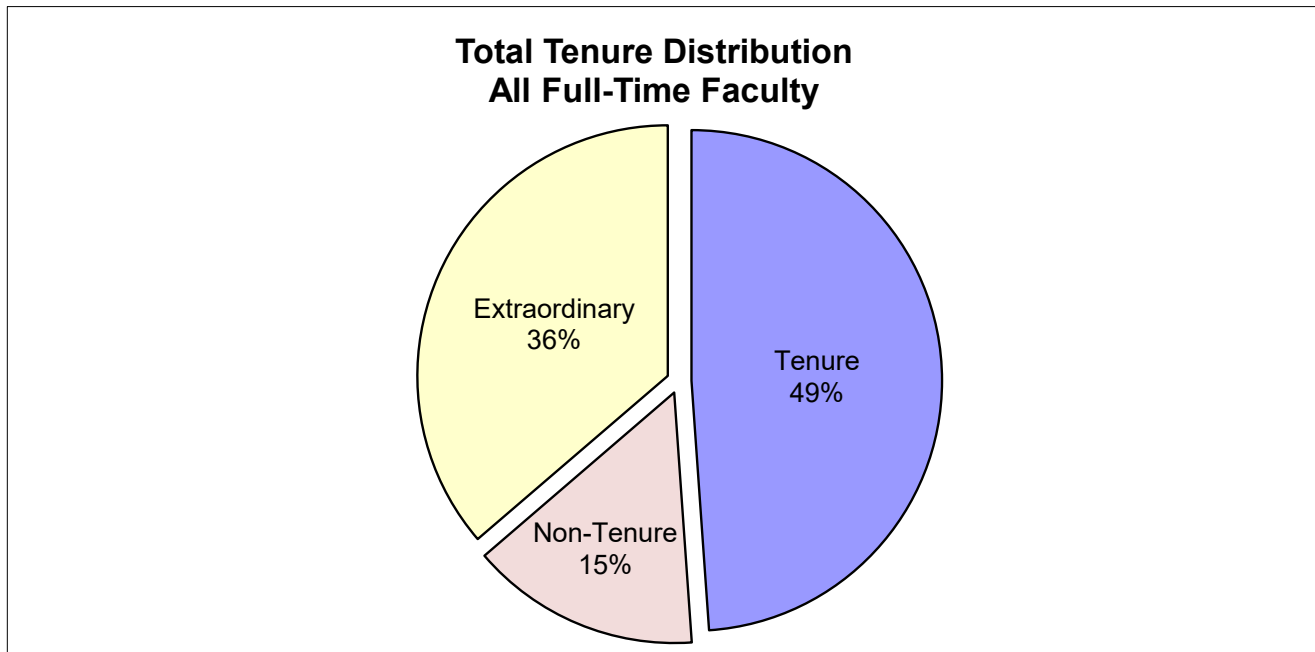

LOYOLA UNIVERSITY NEW ORLEANS

Faculty Profile - Fall 2022 All Full-time Faculty (Instructional and Non-Instructional) By Rank and Tenure

Rank	Tenure		Non-Tenure		Extraordinary/Term		Total		Grand Total
	Female	Male	Female	Male	Female	Male	Female	Male	
Professor	27	45	0	0	0	0	27	45	72
Associate	22	37	2	0	0	0	24	37	61
Assistant	1	0	25	13	0	0	26	13	39
Instructor	0	0	0	0	0	0	0	0	0
Lecturer	0	0	0	0	47	51	47	51	98
Total	50	82	27	13	47	51	124	146	
Grand Total	132		40		98		270		270

Source: Internal Records 22FFDB.

* Includes all full-time ordinary faculty, extraordinary faculty, faculty on leaves, library faculty, LIEP, WAC, clinic faculty and administrative members of the ordinary faculty. Excludes staff with teaching responsibilities. Excludes staff listed as associate/assistant deans (3), and full-time faculty teaching fall only (term faculty - 1)