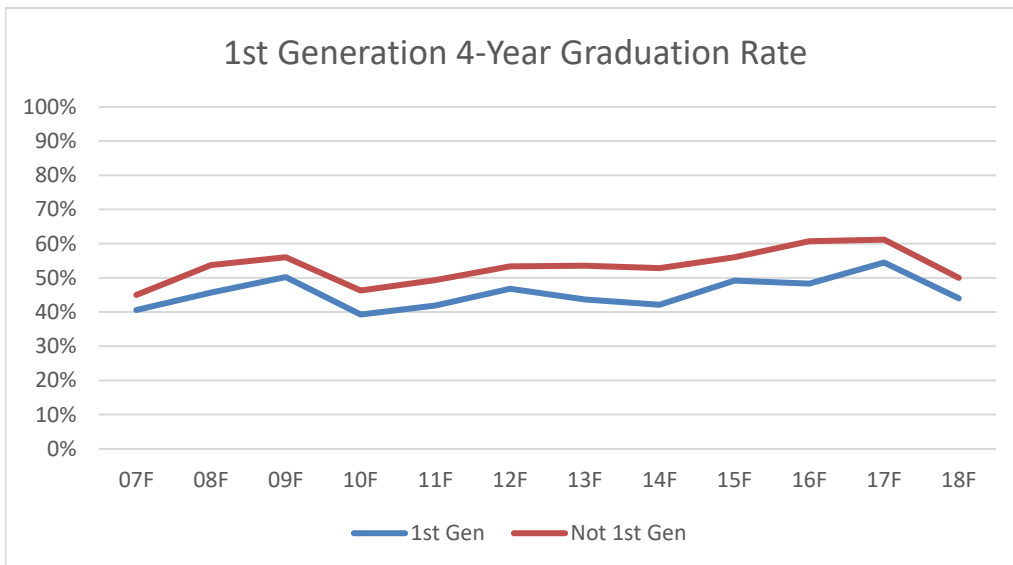

Loyola University New Orleans
 First Generation
 Retention and Graduate Rate Trends

Term	1st Gen	Not 1st Gen
07F	69%	75%
08F	77%	82%
09F	79%	83%
10F	73%	77%
11F	67%	77%
12F	77%	82%
13F	73%	82%
14F	76%	77%
15F	71%	82%
16F	76%	81%
17F	82%	86%
18F	79%	79%
19F	84%	82%
20F	76%	83%
21F	69%	79%

Loyola University New Orleans
 First Generation
 Retention and Graduate Rate Trends

Term	1st Gen	Not 1st Gen
07F	41%	45%
08F	46%	54%
09F	50%	56%
10F	39%	46%
11F	42%	49%
12F	47%	53%
13F	44%	54%
14F	42%	53%
15F	49%	56%
16F	48%	61%
17F	55%	61%
18F	44%	50%