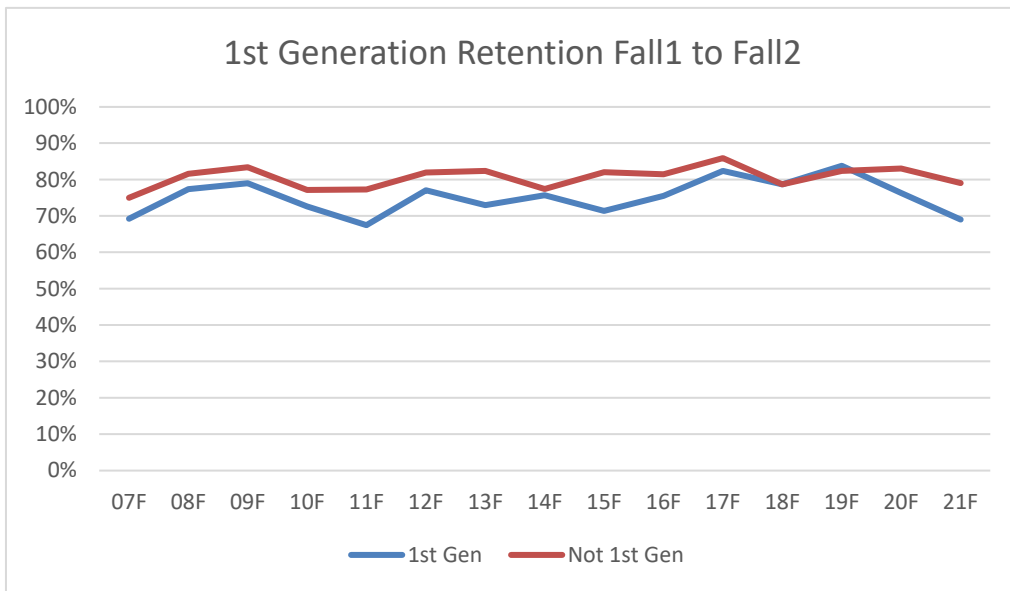

Loyola University New Orleans
 First Generation
 Retention and Graduate Rate Trends

Term	1st Gen	Not 1st Gen
07F	69%	75%
08F	77%	82%
09F	79%	83%
10F	73%	77%
11F	67%	77%
12F	77%	82%
13F	73%	82%
14F	76%	77%
15F	71%	82%
16F	76%	81%
17F	82%	86%
18F	79%	79%
19F	84%	82%
20F	76%	83%
21F	69%	79%