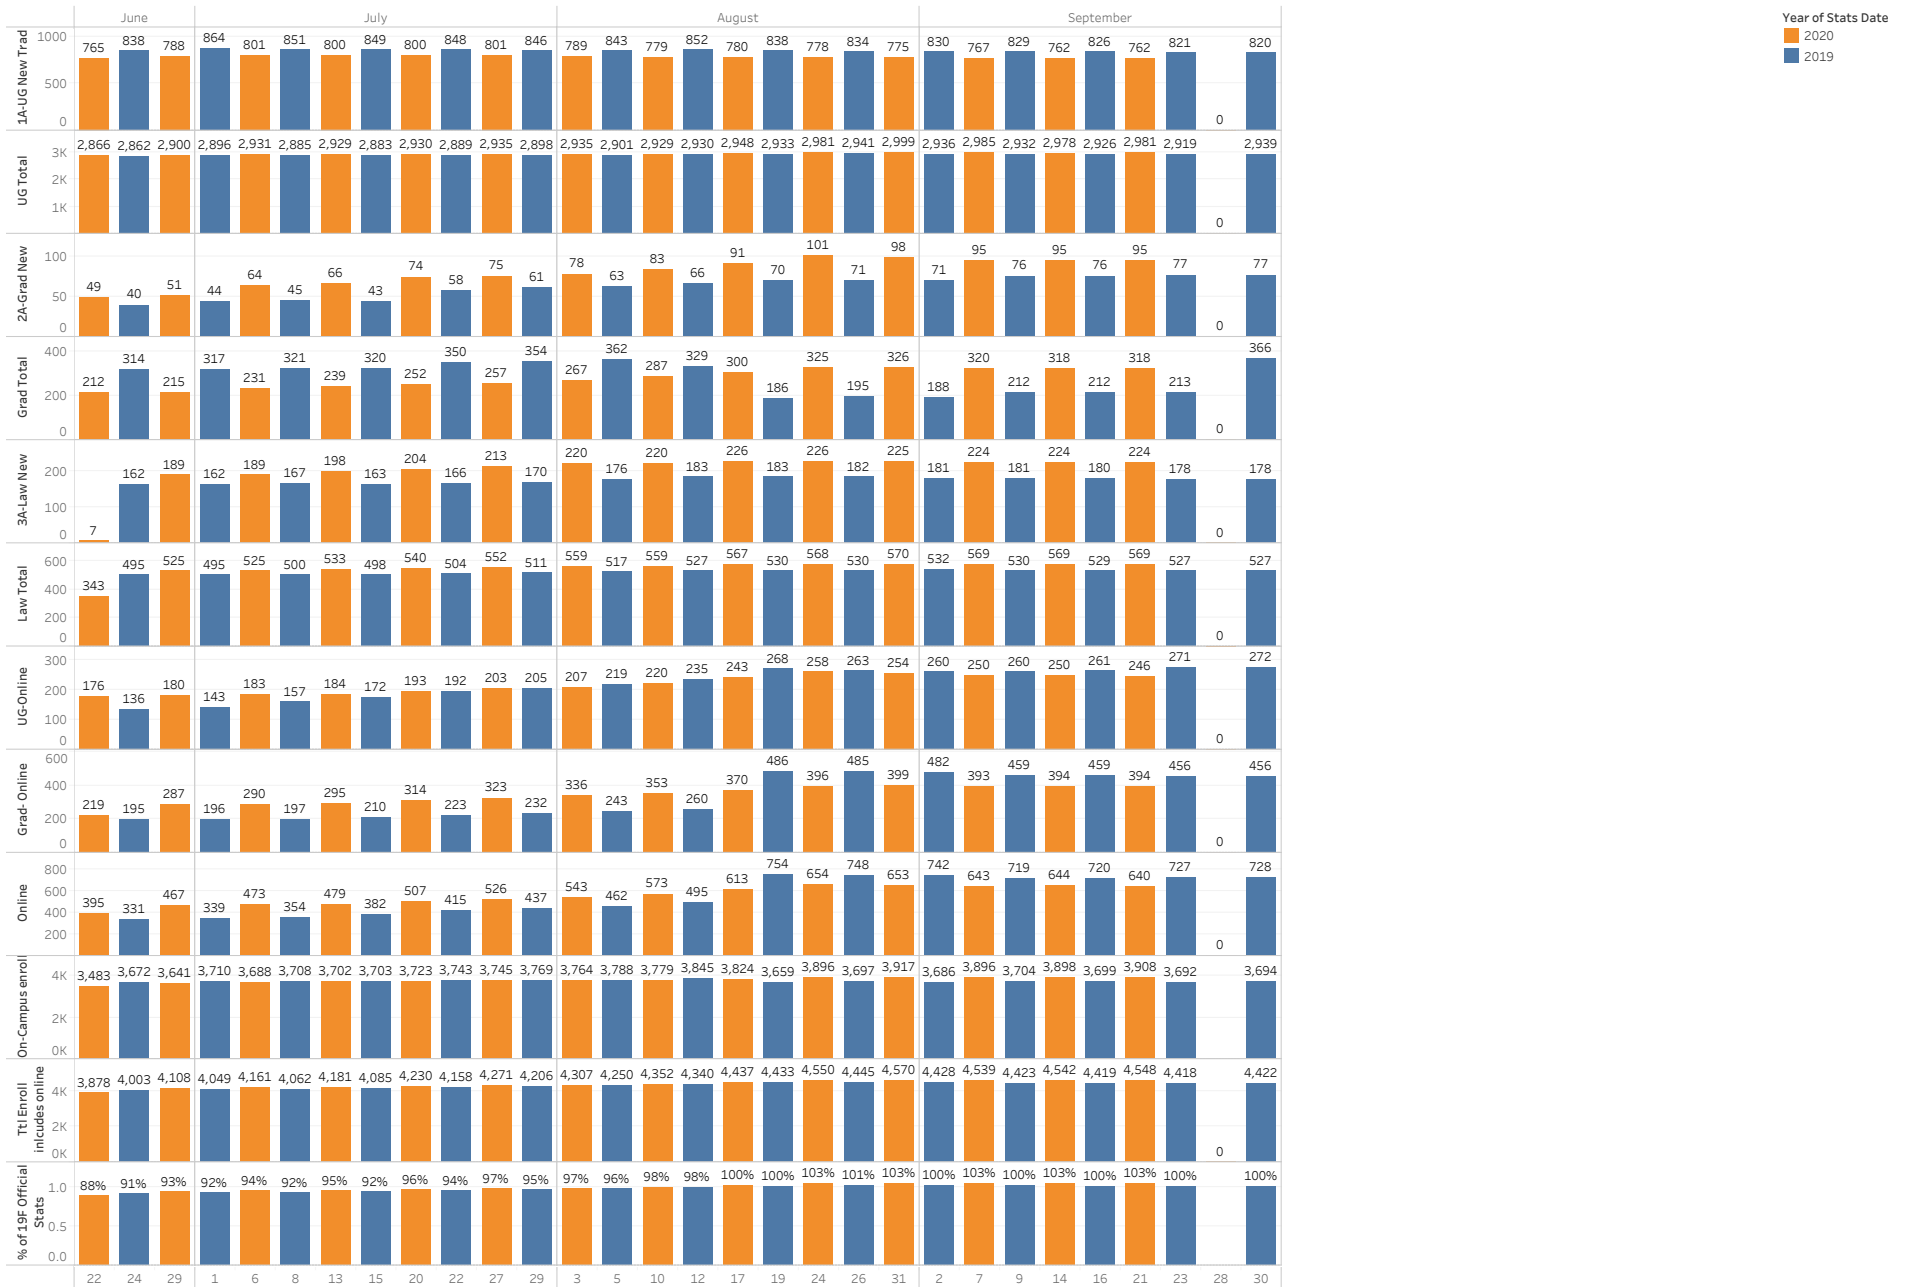

2020F vs 2019F Preliminary Stats - Weekly Comparison

Numbers indicate students with registered hours.

Freshmen Cohort includes First time, Full-time Degree Seeking Freshmen - 781 (775 on-campus and 6 online students)

The view is filtered on Stats Year - 2020(orange) and 2019(blue). Stats monthly dates are listed on top row and Stat weekly dates are listed on bottom row. Ttl Enrollment and % of 19F Stats includes On-Campus, Online and CE students. % of 19F Stats On-Campus includes On-Campus and CE students only.