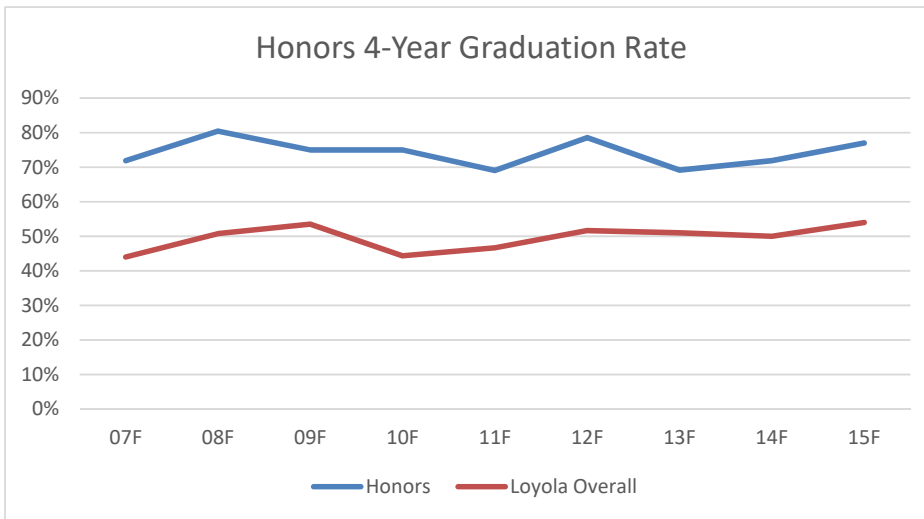

Loyola University New Orleans
 Honors Program
 Retention and Graduate Rate Trends

Term	Honors	Loyola Overall
07F	94%	73%
08F	91%	80%
09F	93%	82%
10F	95%	77%
11F	81%	74%
12F	88%	80%
13F	85%	80%
14F	88%	77%
15F	93%	79%
16F	90%	80%
17F	94%	85%
18F	93%	79%

Loyola University New Orleans
 Honors Program
 Retention and Graduate Rate Trends

Term	Honors	Loyola Overall
07F	72%	44%
08F	80%	51%
09F	75%	54%
10F	75%	44%
11F	69%	47%
12F	79%	52%
13F	69%	51%
14F	72%	50%
15F	77%	54%