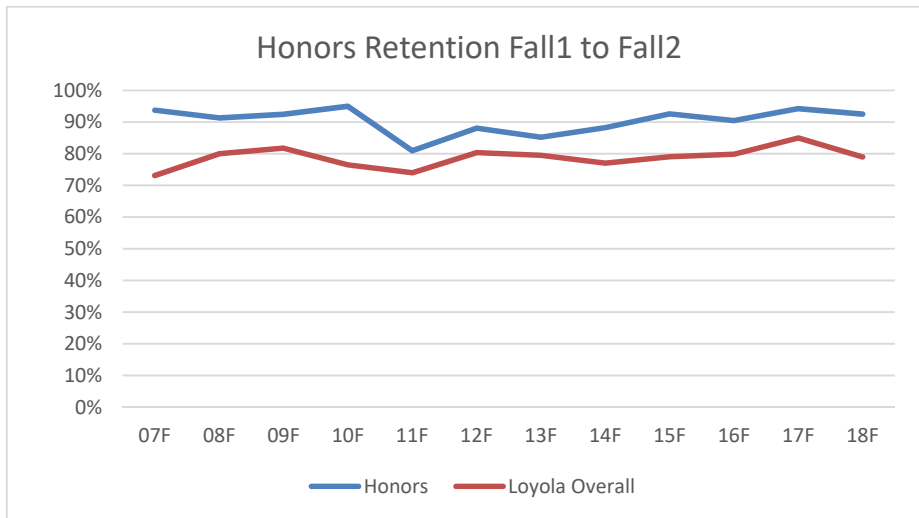

Loyola University New Orleans
 Honors Program
 Retention and Graduate Rate Trends

Term	Honors	Loyola Overall
07F	94%	73%
08F	91%	80%
09F	93%	82%
10F	95%	77%
11F	81%	74%
12F	88%	80%
13F	85%	80%
14F	88%	77%
15F	93%	79%
16F	90%	80%
17F	94%	85%
18F	93%	79%

Loyola University New Orleans
 Honors Program
 Retention and Graduate Rate Trends

Term	Honors	Loyola Overall
07F	72%	44%
08F	80%	51%
09F	75%	54%
10F	75%	44%
11F	69%	47%
12F	79%	52%
13F	69%	51%
14F	72%	50%
15F	77%	54%