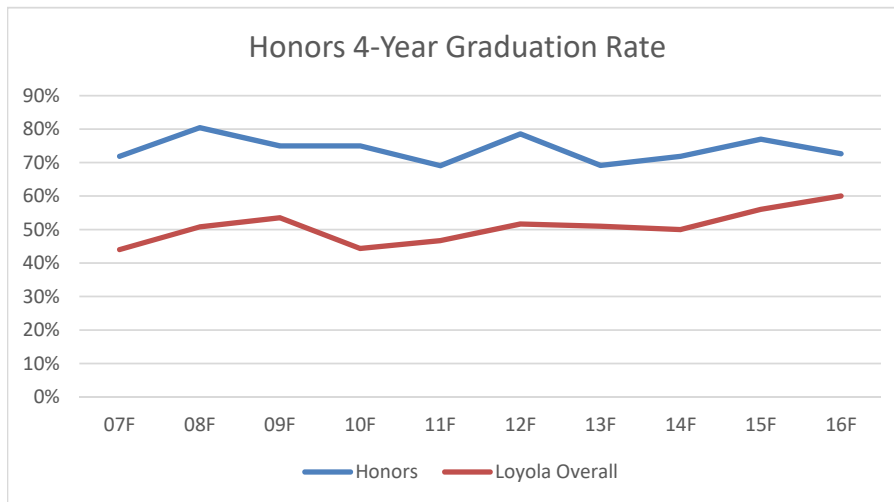

Loyola University New Orleans
 Honors Program
 Retention and Graduate Rate Trends

Term	Honors	Loyola Overall
07F	94%	73%
08F	91%	80%
09F	93%	82%
10F	95%	77%
11F	81%	74%
12F	88%	80%
13F	85%	80%
14F	88%	77%
15F	93%	79%
16F	90%	80%
17F	94%	85%
18F	93%	79%
19F	92%	83%
20F	90%	81%

Loyola University New Orleans
 Honors Program
 Retention and Graduate Rate Trends

Term	Honors	Loyola Overall
07F	72%	44%
08F	80%	51%
09F	75%	54%
10F	75%	44%
11F	69%	47%
12F	79%	52%
13F	69%	51%
14F	72%	50%
15F	77%	56%
16F	73%	60%