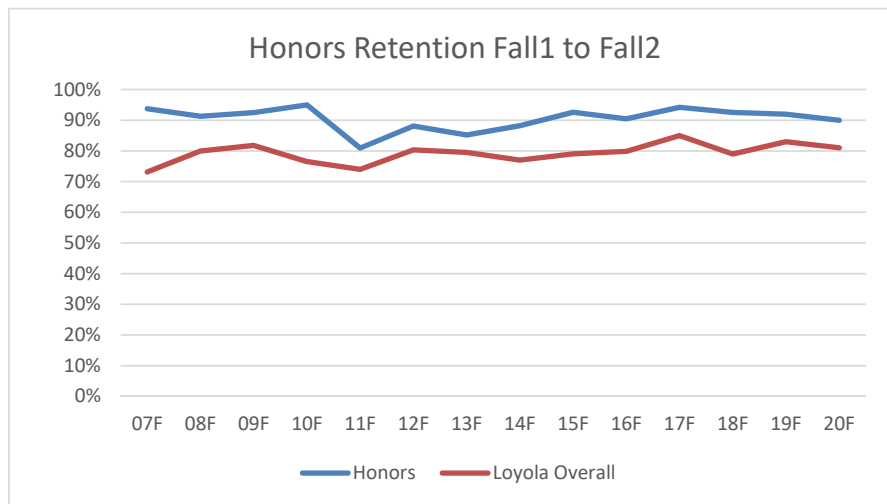

Loyola University New Orleans
 Honors Program
 Retention and Graduate Rate Trends

Term	Honors	Loyola Overall
07F	94%	73%
08F	91%	80%
09F	93%	82%
10F	95%	77%
11F	81%	74%
12F	88%	80%
13F	85%	80%
14F	88%	77%
15F	93%	79%
16F	90%	80%
17F	94%	85%
18F	93%	79%
19F	92%	83%
20F	90%	81%

Loyola University New Orleans
 Honors Program
 Retention and Graduate Rate Trends

Term	Honors	Loyola Overall
07F	72%	44%
08F	80%	51%
09F	75%	54%
10F	75%	44%
11F	69%	47%
12F	79%	52%
13F	69%	51%
14F	72%	50%
15F	77%	56%
16F	73%	60%