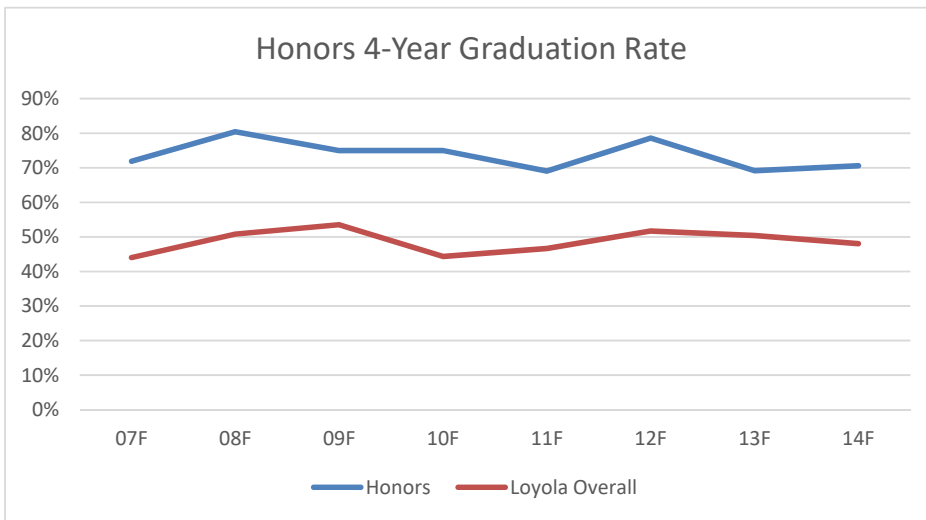

Loyola University New Orleans
Honors Program
Retention and Graduate Rate Trends

| Term | Honors | Loyola Overall |
|------|--------|----------------|
| 07F | 94% | 73% |
| 08F | 91% | 80% |
| 09F | 93% | 82% |
| 10F | 95% | 77% |
| 11F | 81% | 74% |
| 12F | 90% | 80% |
| 13F | 85% | 80% |
| 14F | 88% | 77% |
| 15F | 93% | 79% |
| 16F | 90% | 80% |
| 17F | 94% | 85% |

Loyola University New Orleans
 Honors Program
 Retention and Graduate Rate Trends

| Term | Honors | Loyola Overall |
|------|--------|----------------|
| 07F | 72% | 44% |
| 08F | 80% | 51% |
| 09F | 75% | 54% |
| 10F | 75% | 44% |
| 11F | 69% | 47% |
| 12F | 79% | 52% |
| 13F | 69% | 50% |
| 14F | 71% | 48% |