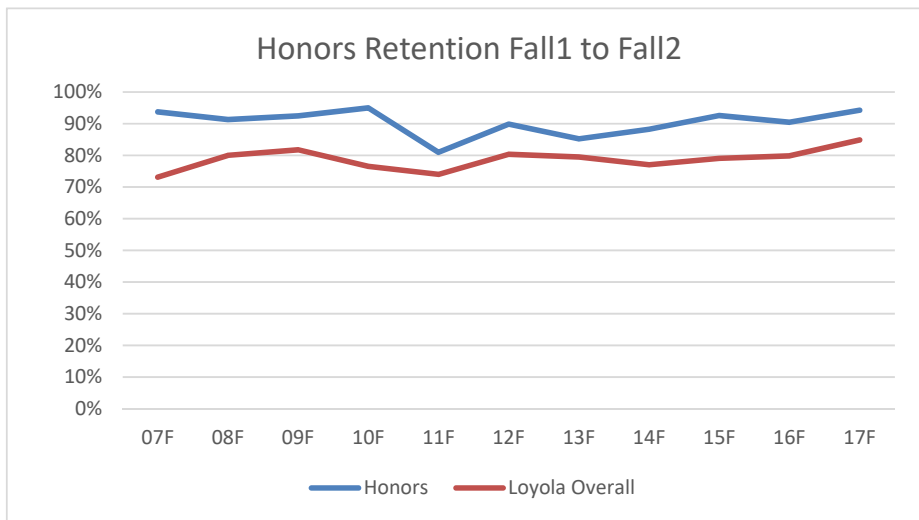

Loyola University New Orleans
Honors Program
Retention and Graduate Rate Trends

| Term | Honors | Loyola Overall |
|------|--------|----------------|
| 07F | 94% | 73% |
| 08F | 91% | 80% |
| 09F | 93% | 82% |
| 10F | 95% | 77% |
| 11F | 81% | 74% |
| 12F | 90% | 80% |
| 13F | 85% | 80% |
| 14F | 88% | 77% |
| 15F | 93% | 79% |
| 16F | 90% | 80% |
| 17F | 94% | 85% |

Loyola University New Orleans
 Honors Program
 Retention and Graduate Rate Trends

| Term | Honors | Loyola Overall |
|------|--------|----------------|
| 07F | 72% | 44% |
| 08F | 80% | 51% |
| 09F | 75% | 54% |
| 10F | 75% | 44% |
| 11F | 69% | 47% |
| 12F | 79% | 52% |
| 13F | 69% | 50% |
| 14F | 71% | 48% |