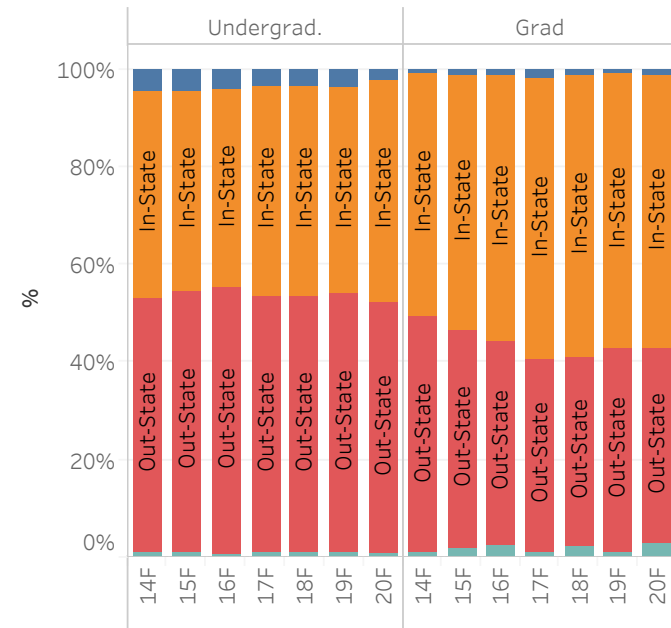

Loyola University New Orleans
Total Enrollment by Residency
As of Official Stats 9/30/2020

		14F	15F	16F	17F	18F	19F	20F
Undergrad.	Foreign	131	128	101	92	102	118	80
	In-State	1,209	1,130	1,019	1,126	1,296	1,344	1,454
	Out-State	1,481	1,470	1,366	1,371	1,567	1,689	1,667
	Unknown	33	30	20	26	32	37	22
	Total	2,854	2,758	2,506	2,615	2,997	3,188	3,223
Grad	Foreign	17	19	17	25	18	12	16
	In-State	812	791	725	713	752	694	741
	Out-State	797	676	554	489	507	515	528
	Unknown	16	29	34	16	28	13	40
	Total	1,642	1,515	1,330	1,243	1,305	1,234	1,325
Grand Total	4,496	4,273	3,836	3,858	4,302	4,422	4,548	

Total Enrollment by Residency

Cohort Enrollment by Residency

		14F	15F	16F	17F	18F	19F	20F
Undergrad.	Foreign	13	7	11	20	20	29	9
	In-State	243	257	221	357	296	310	340
	Out-State	347	390	377	417	449	473	411
	Unknown	6	6	3	7	3	10	5
	Total	609	660	612	801	768	822	765
Grand Total	609	660	612	801	768	822	765	

Cohort