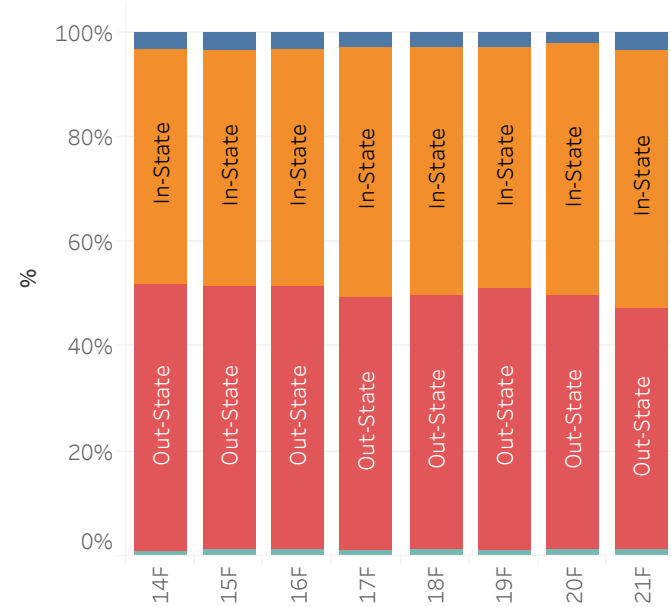

Loyola University New Orleans
 Total Enrollment by Residency
 As of Official Stats 9/30/2021

	14F	15F	16F	17F	18F	19F	20F	21F
Foreign	148	147	118	117	120	130	96	159
In-State	2,021	1,921	1,744	1,839	2,048	2,038	2,195	2,259
Out-State	2,278	2,146	1,920	1,860	2,074	2,204	2,195	2,124
Unknown	49	59	54	42	60	50	62	56
Grand Total	4,496	4,273	3,836	3,858	4,302	4,422	4,548	4,598

Total Enrollment by Residency

Cohort Enrollment by Residency

	14F	15F	16F	17F	18F	19F	20F	21F
Foreign	13	7	11	20	20	29	9	32
In-State	243	257	221	357	296	310	340	390
Out-State	347	390	377	417	449	473	411	490
Unknown	6	6	3	7	3	10	5	10
Grand Total	609	660	612	801	768	822	765	922