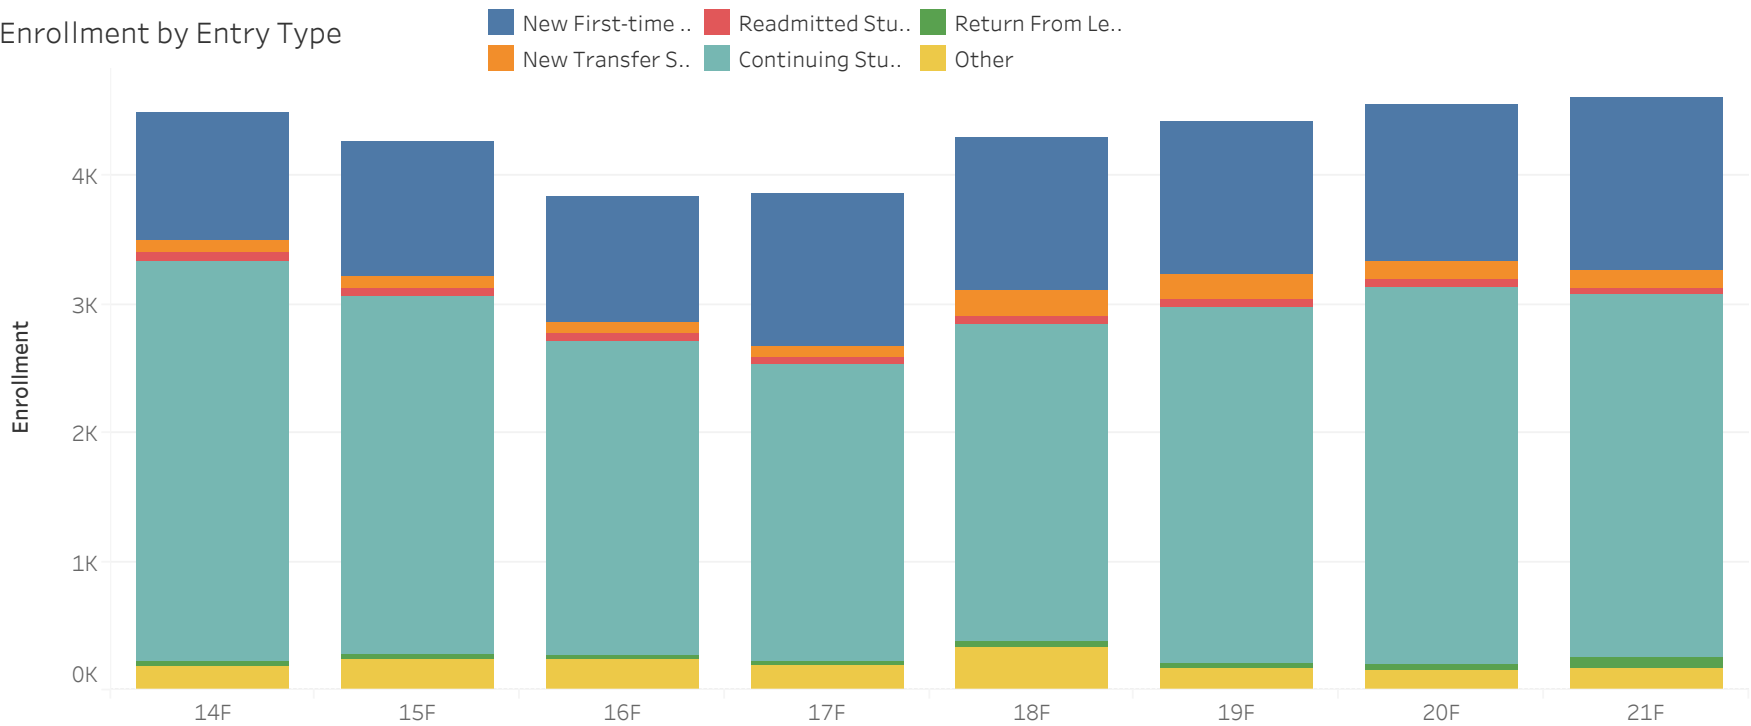

Loyola University New Orleans - Enrollment by Entry Type
As of Official Stats 9/30/21

		14F	15F	16F	17F	18F	19F	20F	21F
Undergraduate	1A-UG New Trad	616	661	613	801	761	820	763	923
	1B-UG New NonTrad	4	6	2	2	28	10	4	4
	1C-UG Transf	105	95	93	90	198	187	137	140
	1D-UG Readm	29	36	15	25	28	30	37	21
	1E-UG RtnLv	40	40	35	34	39	31	46	92
	1F-UG Cont	1,884	1,728	1,574	1,478	1,584	1,868	2,054	1,933
	1G-UG IT	105	100	102	109	94	113	111	121
	2A-Grad New								1
	4A-Other	71	92	72	76	265	128	71	134
Graduate, Law, Doctoral, Cont. Ed	2A-Grad New	223	219	182	205	238	183	226	195
	2C-Grad Transf		1						
	2D-Grad Readm	32	20	32	19	33	27	21	18
	2E-Grad Cont	661	587	477	412	458	455	433	410
	3A-Law New	150	164	178	177	170	178	223	213
	3B-Law Transf	2			1	3	3	1	4
	3C-Law ReAdm	6	4	4	1	1	2	5	4
	3D-Law Cont	451	379	297	312	335	342	334	358
	4A-Other	117	141	160	116	67	45	82	27

Enrollment by Entry Type

1A-UG New Trad and 1B-UG New Non-Trad (Traditional) includes full-time and part-time students; therefore, this total will be larger than the cohort.