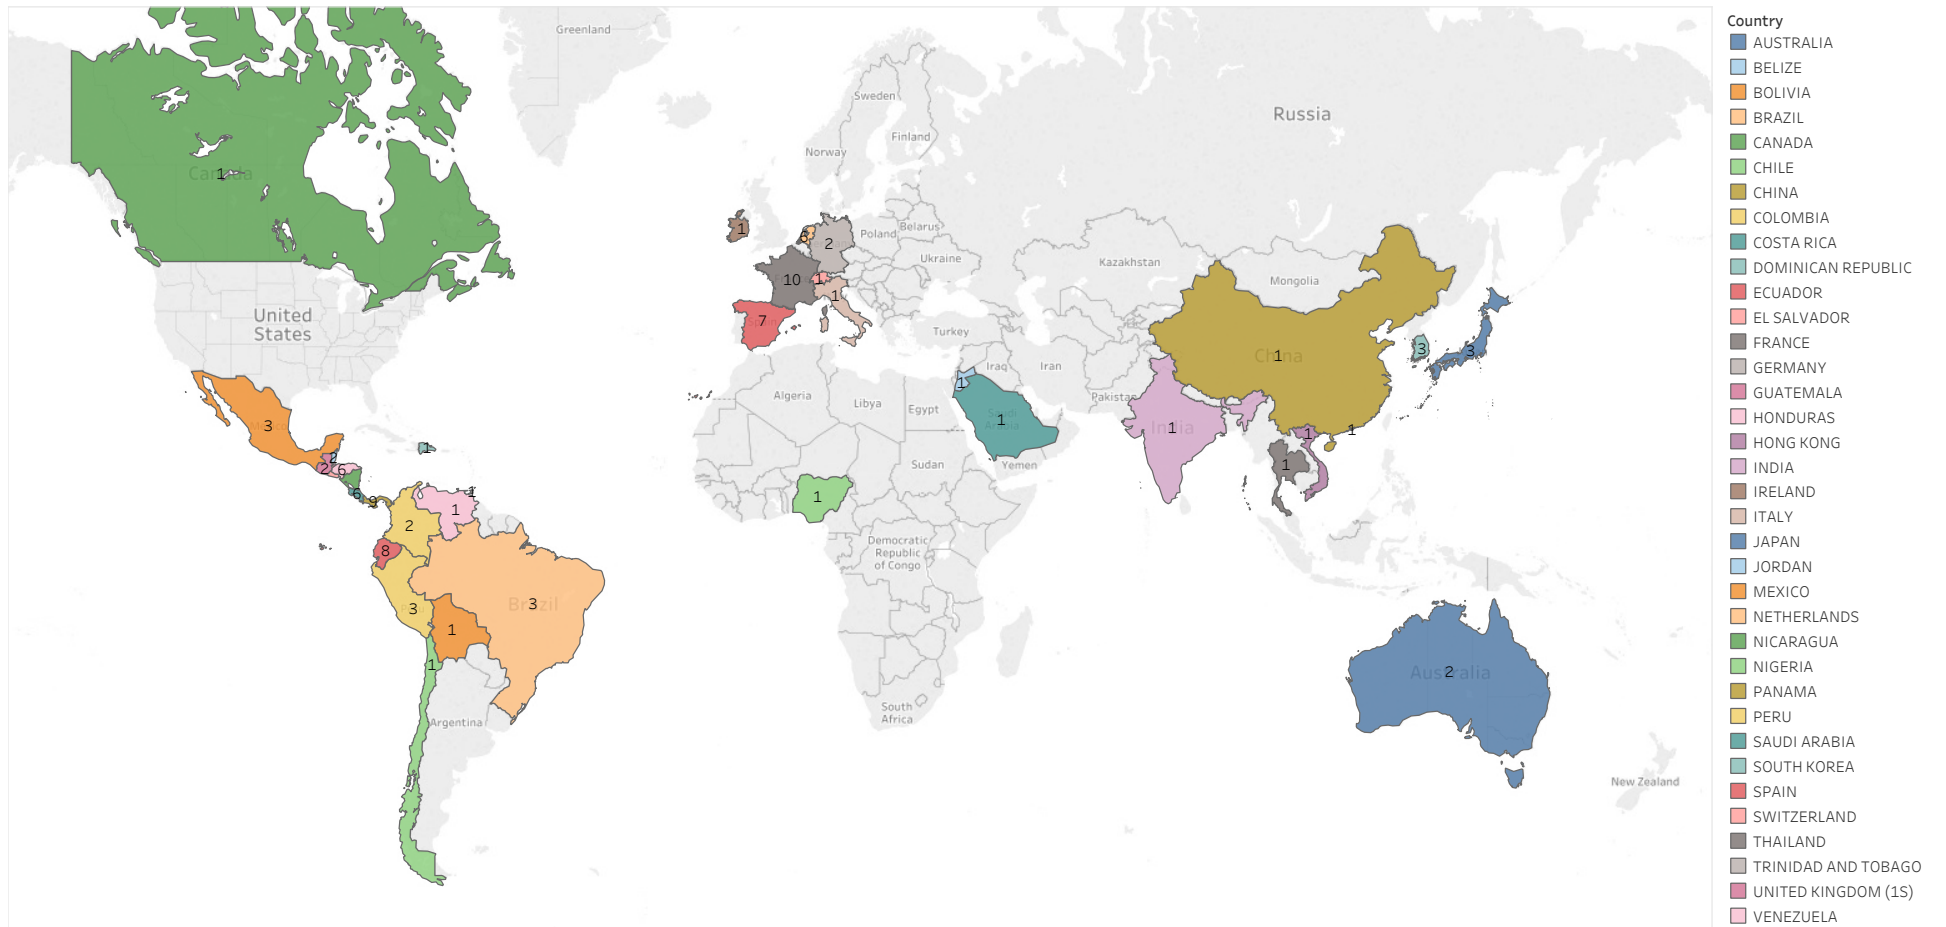

Loyola University New Orleans  
 2019 Fall - Enrollment by Citizenship, by Level  
 International Students Only

Map based on Longitude (generated) and Latitude (generated). Color shows details about Country. The marks are labeled by count of Number of Records. The data is filtered on Term, Residency and Level. The Term filter keeps 19F. The Residency filter keeps Foreign, Out-State and Unknown. The Level filter keeps Undergraduate. The view is filtered on Country, which excludes Blank and UNITED STATES.