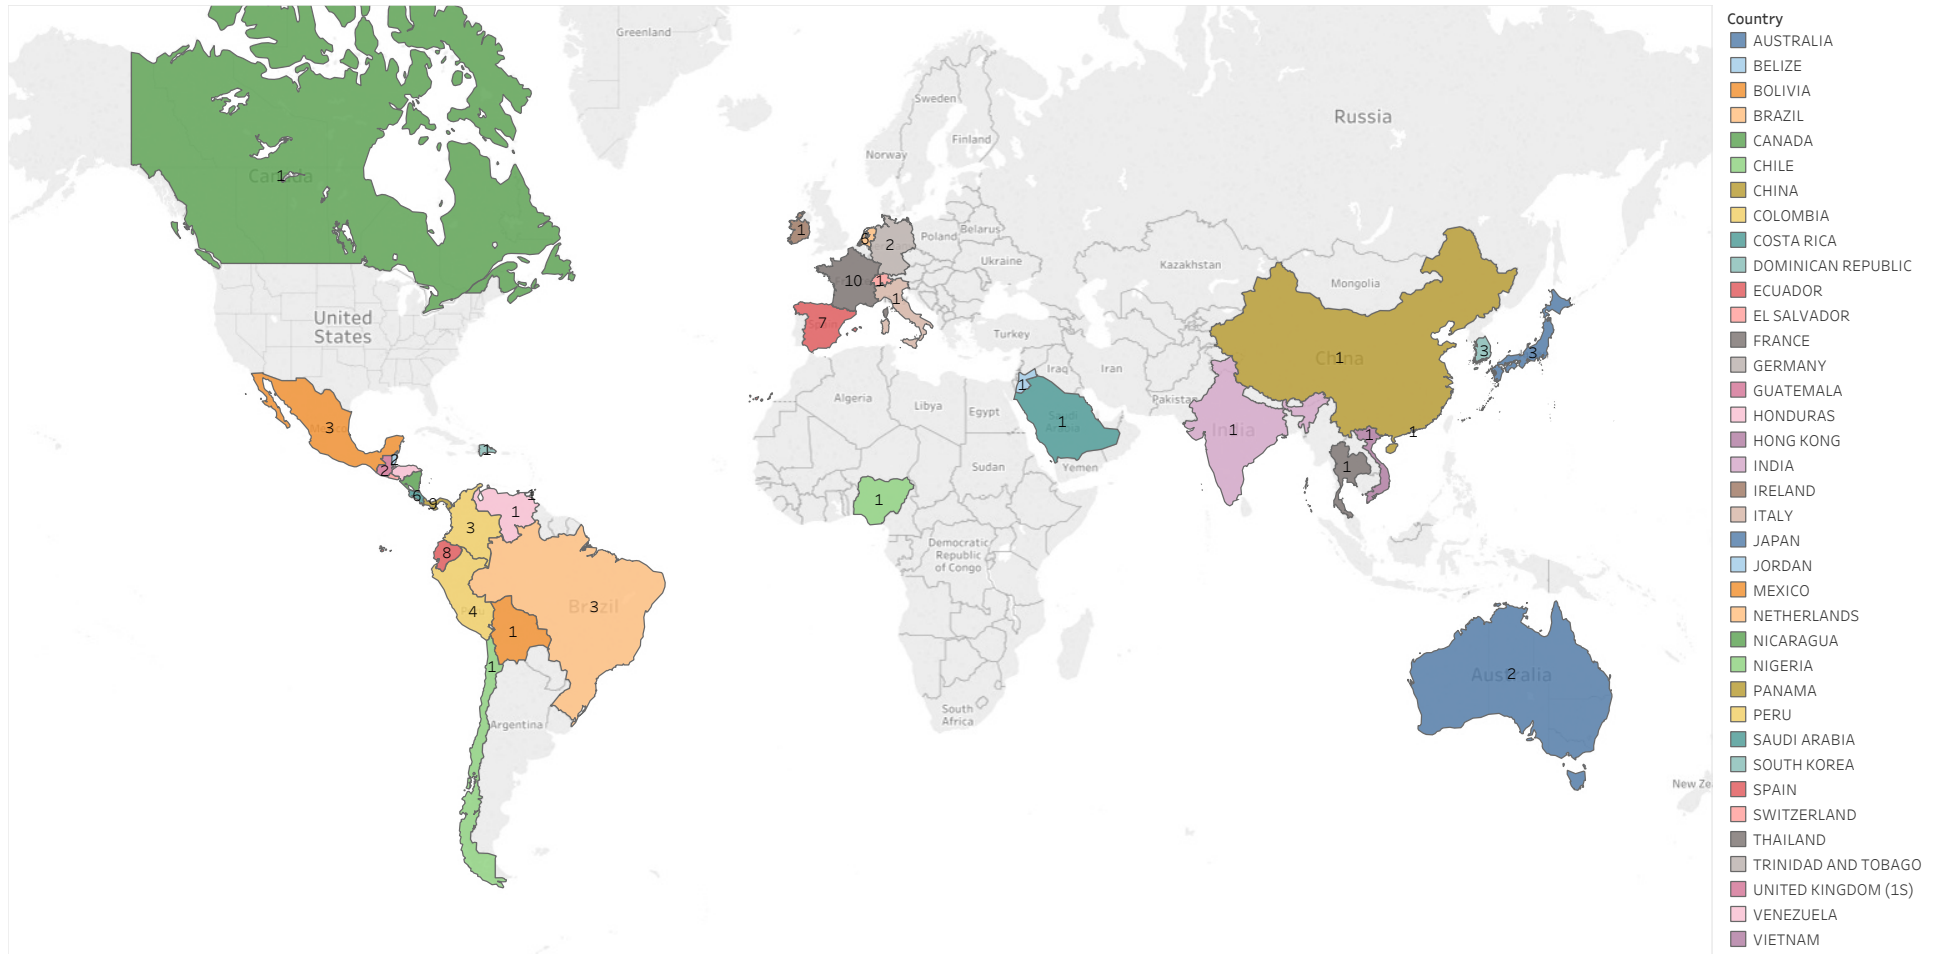

Loyola University New Orleans  
 2019 Fall - Enrollment by Citizenship, by Level

Map based on Longitude (generated) and Latitude (generated). Color shows details about Country. The marks are labeled by count of Number of Records. The data is filtered on Term, Residency and Level. The Term filter keeps 19F. The Residency filter keeps Foreign, In-State, Out-State and Unknown. The Level filter keeps Undergraduate. The view is filtered on Country, which excludes Blank and UNITED STATES.