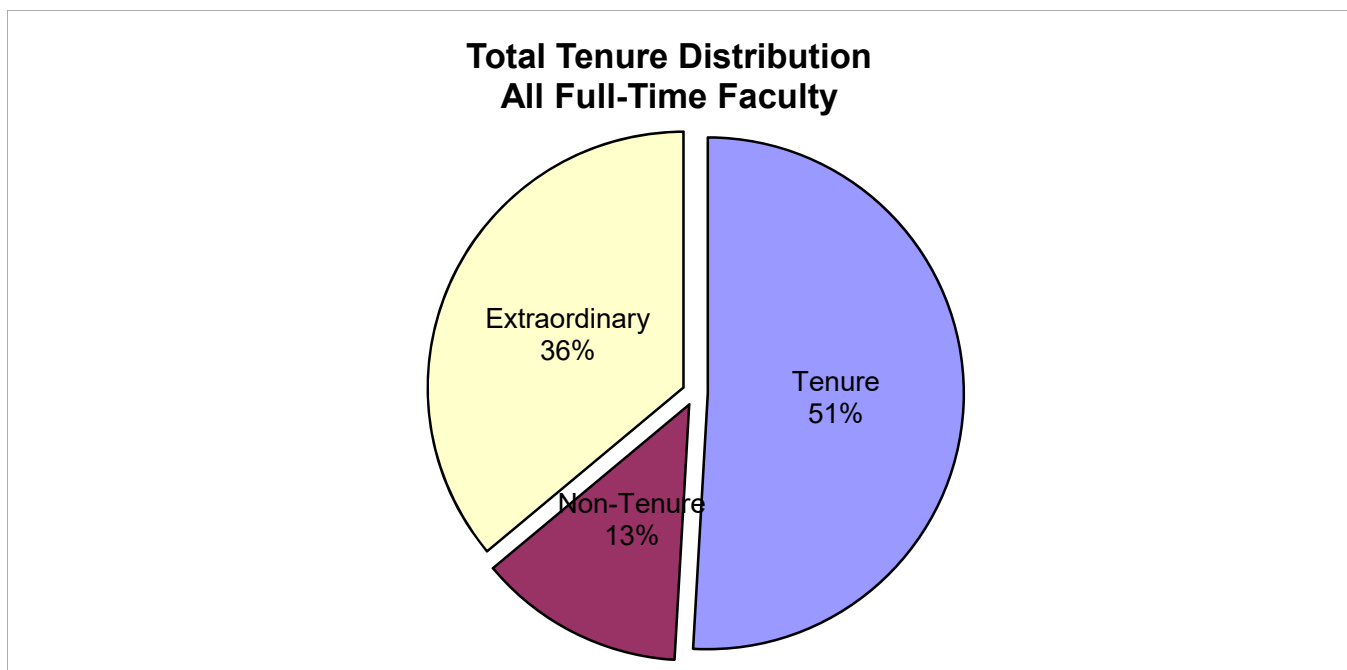

LOYOLA UNIVERSITY NEW ORLEANS

Faculty Profile - Fall 2021

All Full-time Faculty (Instructional and Non-Instructional)

By Rank and Tenure

Rank	Tenure		Non-Tenure		Extraordinary/Term		Total		Grand Total
	Female	Male	Female	Male	Female	Male	Female	Male	
Professor	28	45	0	0	0	0	28	45	73
Associate	25	37	1	1	0	0	26	38	64
Assistant	2	0	22	11	0	0	24	11	35
Instructor	0	0	0	0	0	0	0	0	0
Lecturer	0	0	0	0	50	47	50	47	97
Total	55	82	23	12	50	47	128	141	
Grand Total	137		35		97		269		269

Source: Internal Records 21FFDB.

* Includes all full-time ordinary faculty, extraordinary faculty, faculty on leaves, library faculty, LIEP, WAC, clinic faculty and administrative members of the ordinary faculty. SPC/VSP effective 17S