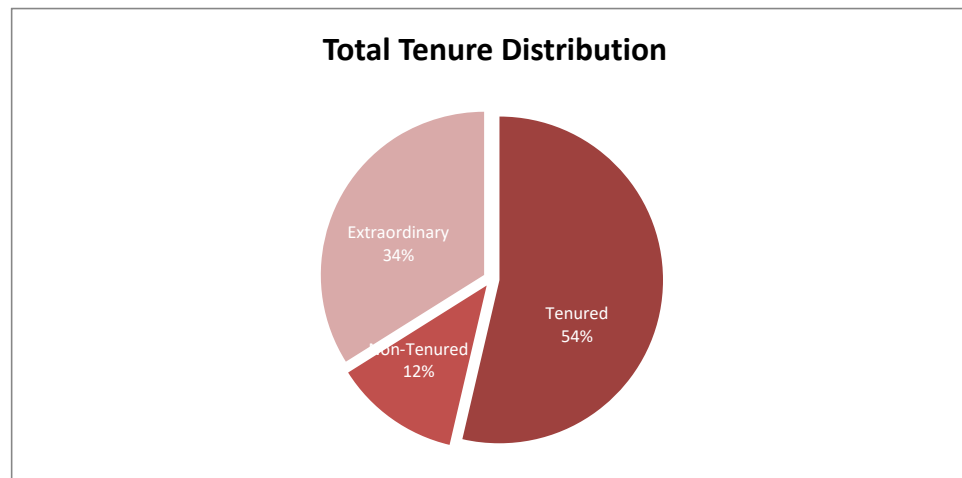

LOYOLA UNIVERSITY NEW ORLEANS

Faculty Profile - Fall 2020
 All Full-Time Instructional¹ Faculty
 By Rank and Tenure

Rank	Tenured		Not Tenured/ Tenured Track		Extraordinary/Term		Grand Total		
	Male	Female	Male	Female	Male	Female	Male	Female	Total
PROFESSOR	48	26	0	0	0	0	48	26	74
ASSOCIATE	33	16	2	0	0	0	35	16	51
ASSISTANT	0	2	10	17	0	0	10	19	29
INSTRUCTOR	0	0	0	0	0	0	0	0	0
LECTURER	0	0	0	0	38	41	38	41	79
ALL RANKS	81	44	12	17	38	41	131	102	233