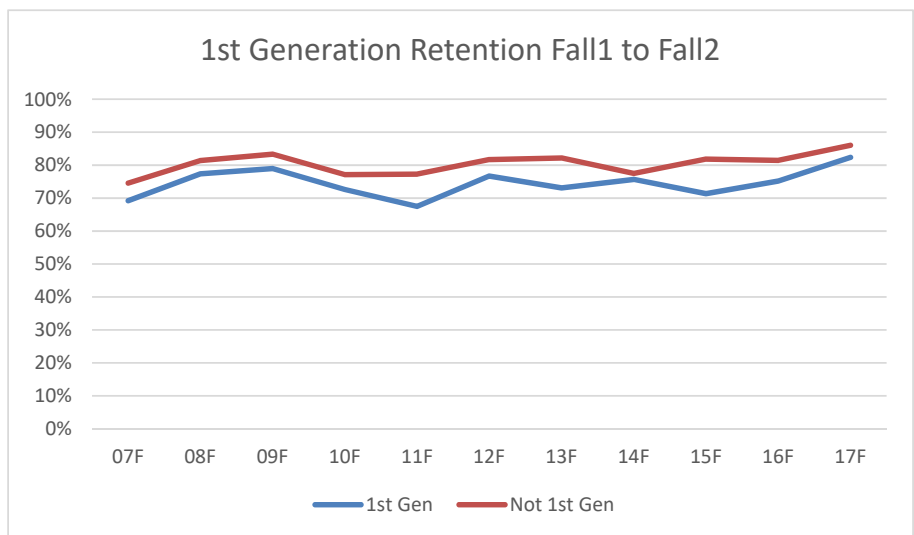

Loyola University New Orleans  
 First Generation  
 Retention and Graduate Rate Trends

Term	1st Gen	Not 1st Gen
07F	69%	75%
08F	77%	81%
09F	79%	83%
10F	73%	77%
11F	67%	77%
12F	77%	82%
13F	73%	82%
14F	76%	77%
15F	71%	82%
16F	75%	81%
17F	82%	86%

Loyola University New Orleans  
First Generation  
Retention and Graduate Rate Trends

Term	1st Gen	Not 1st Gen
07F	41%	45%
08F	46%	54%
09F	50%	56%
10F	39%	46%
11F	42%	49%
12F	47%	53%
13F	43%	53%
14F	41%	50%