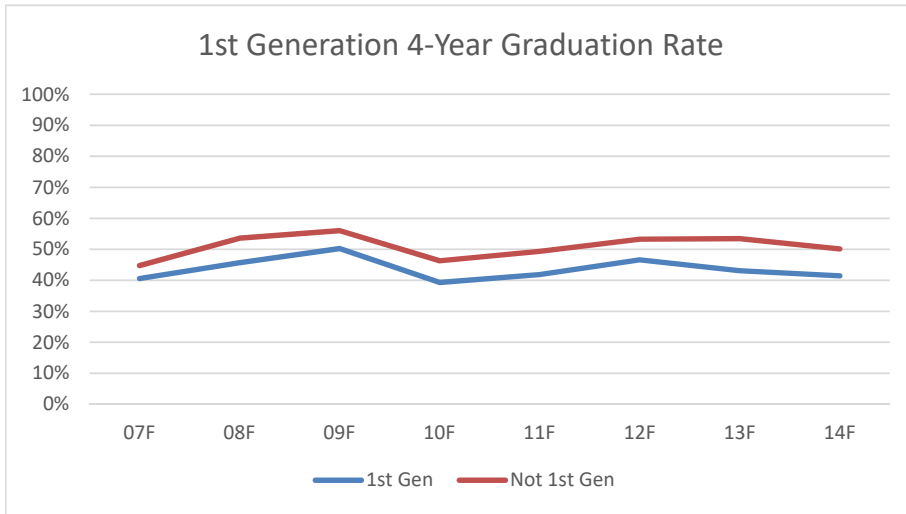

Loyola University New Orleans  
 First Generation  
 Retention and Graduate Rate Trends

Term	1st Gen	Not 1st Gen
07F	69%	75%
08F	77%	81%
09F	79%	83%
10F	73%	77%
11F	67%	77%
12F	77%	82%
13F	73%	82%
14F	76%	77%
15F	71%	82%
16F	75%	81%
17F	82%	86%

Loyola University New Orleans  
First Generation  
Retention and Graduate Rate Trends

Term	1st Gen	Not 1st Gen
07F	41%	45%
08F	46%	54%
09F	50%	56%
10F	39%	46%
11F	42%	49%
12F	47%	53%
13F	43%	53%
14F	41%	50%