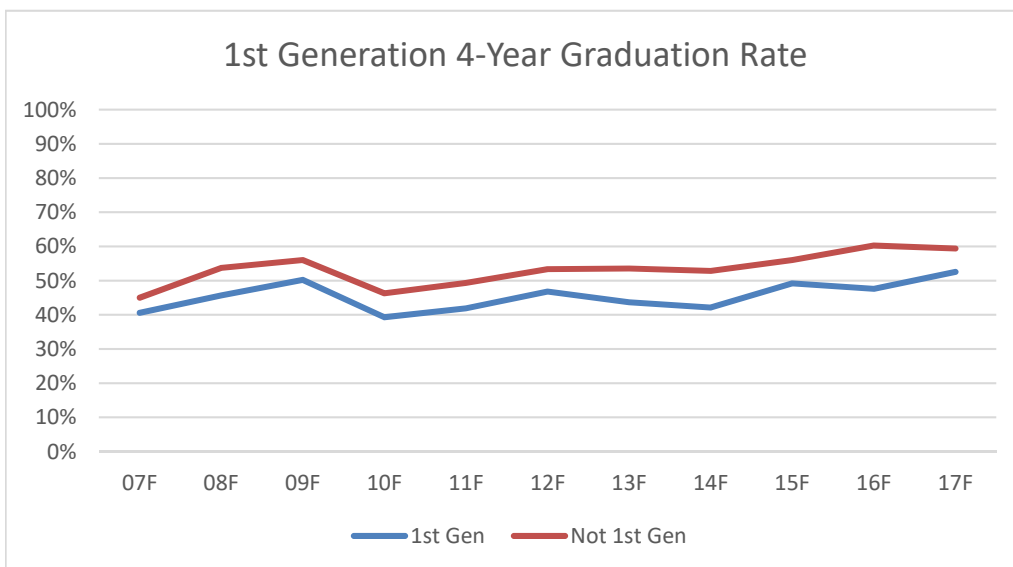

Loyola University New Orleans  
 First Generation  
 Retention and Graduate Rate Trends

Term	1st Gen	Not 1st Gen
07F	69%	75%
08F	77%	82%
09F	79%	83%
10F	73%	77%
11F	67%	77%
12F	77%	82%
13F	73%	82%
14F	76%	77%
15F	71%	82%
16F	76%	81%
17F	82%	86%
18F	79%	79%
19F	84%	82%
20F	76%	83%

Loyola University New Orleans  
First Generation  
Retention and Graduate Rate Trends

Term	1st Gen	Not 1st Gen
07F	41%	45%
08F	46%	54%
09F	50%	56%
10F	39%	46%
11F	42%	49%
12F	47%	53%
13F	44%	54%
14F	42%	53%
15F	49%	56%
16F	48%	60%
17F	53%	59%