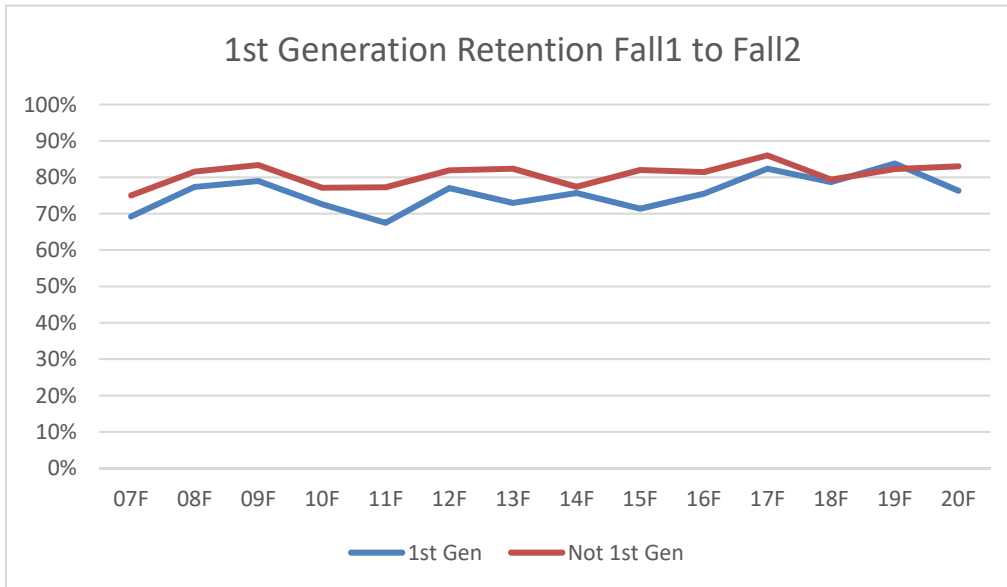

Loyola University New Orleans  
 First Generation  
 Retention and Graduate Rate Trends

Term	1st Gen	Not 1st Gen
07F	69%	75%
08F	77%	82%
09F	79%	83%
10F	73%	77%
11F	67%	77%
12F	77%	82%
13F	73%	82%
14F	76%	77%
15F	71%	82%
16F	76%	81%
17F	82%	86%
18F	79%	79%
19F	84%	82%
20F	76%	83%