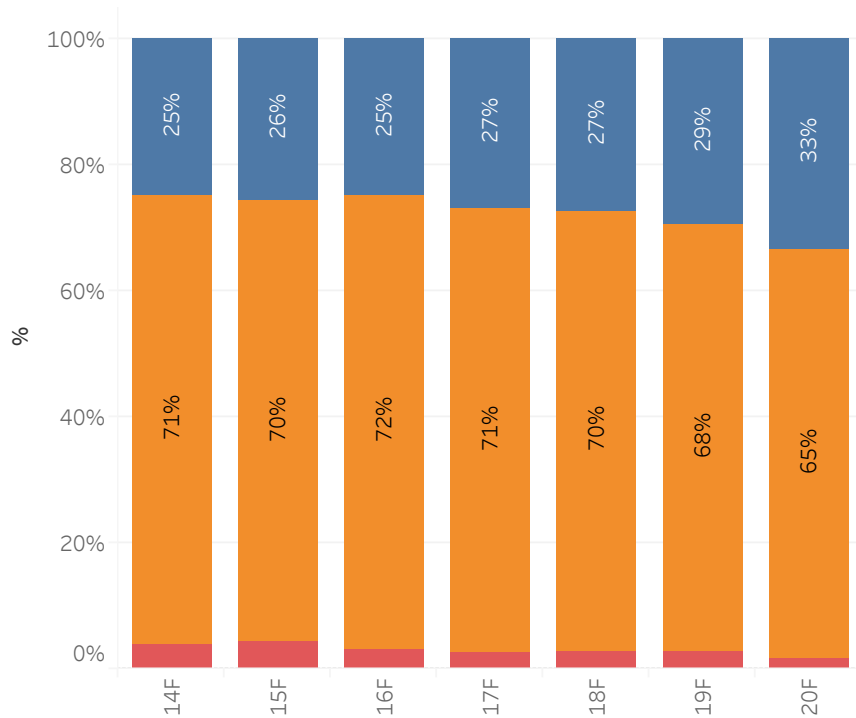

Loyola University New Orleans
 1st Generation Status - Degree-Seeking Undergraduates
 As of Official Stats 9/30/2020

		14F		15F		16F		17F		18F		19F		20F	
		Cohort	Total	Cohort	Total	Cohort	Total	Cohort	Total	Cohort	Total	Cohort	Total	Cohort	Total
On-campus	1st Gen	152	683	185	681	149	601	255	669	228	738	259	818	254	963
	Not 1st Gen	457	1,968	474	1,861	463	1,741	544	1,776	530	1,874	559	1,891	508	1,890
	Unknown		107	1	111		77	2	68	2	78	1	79		46
Online	1st Gen		2		1		2				4		14		14
	Not 1st Gen										6		12		18
	Unknown		12		6		6		21	8	177	3	245	3	223
Grand Total		609	2,772	660	2,660	612	2,427	801	2,534	768	2,877	822	3,059	765	3,154

■ 1st Gen ■ Not 1st Gen ■ Unknown

Total Degree-Seeking Onground Undergrad. Enrollment

Cohort (Cohort = 1st Time, Full-time, Degree-Seeking, UG)