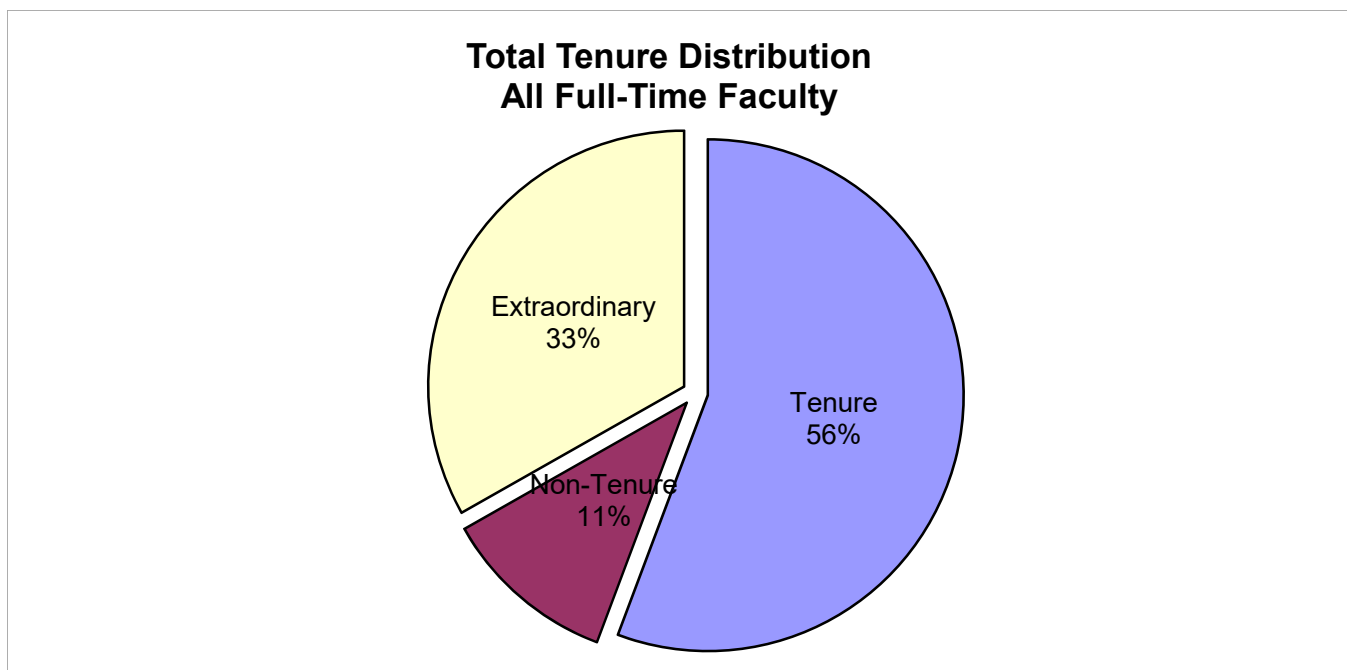

LOYOLA UNIVERSITY NEW ORLEANS

Faculty Profile - Fall 2019

All Full-time Faculty (Instructional and Non-Instructional)

By Rank and Tenure

Rank	Tenure		Non-Tenure		Extraordinary/Term		Total		Grand Total
	Female	Male	Female	Male	Female	Male	Female	Male	
Professor	32	50	0	0	0	0	32	50	82
Associate	28	44	1	1	0	0	29	45	74
Assistant	2	0	18	11	0	0	20	11	31
Instructor	0	0	0	0	0	0	0	0	0
Lecturer	0	0	0	0	53	40	53	40	93
Total	62	94	19	12	53	40	134	146	
Grand Total	156		31		93		280		280

Source: Internal Records 19FFDB.

* Includes all full-time ordinary faculty, extraordinary faculty, faculty on leaves, library faculty, LIEP, WAC, clinic faculty and administrative members of the ordinary faculty. SPC/VSP effective 17S