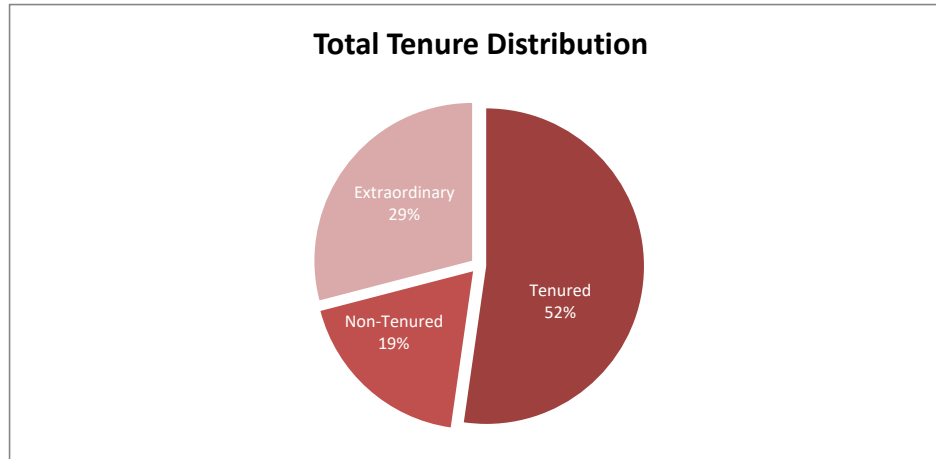

# LOYOLA UNIVERSITY NEW ORLEANS

Faculty Profile - Fall 2017

All Full-Time Instructional<sup>1</sup> Faculty

By Rank and Tenure

Rank	Tenured		Not Tenured/ Tenured Track		Extraordinary/Term		Grand Total		
	Male	Female	Male	Female	Male	Female	Male	Female	Total
PROFESSOR	49	24	0	0	0	0	49	24	73
ASSOCIATE	28	23	5	3	0	0	33	26	59
ASSISTANT	0	2	21	16	0	0	21	18	39
INSTRUCTOR	0	0	0	0	0	0	0	0	0
LECTURER	0	0	0	0	30	40	30	40	70
ALL RANKS	77	49	26	19	30	40	133	108	241

Source: Internal Records.

<sup>1</sup> Instructional Faculty: Includes faculty members whose major (more than 50%) regular assignment is instruction, including those with replaced time for research. Includes those on sabbatical leave and replacements for instructional faculty on leave without pay and Clinic Faculty. Excludes teaching assistants and teaching fellows. Excludes administrative officers such as dean of students, librarian, registrar, coach, etc. whose major regular assignment is not instruction (AAUP Definition). Added 4 back manually who was omitted from AAUP. Data from 2017 Fall Faculty Database. File: fac 17F inst fact by rank & tenure.xls