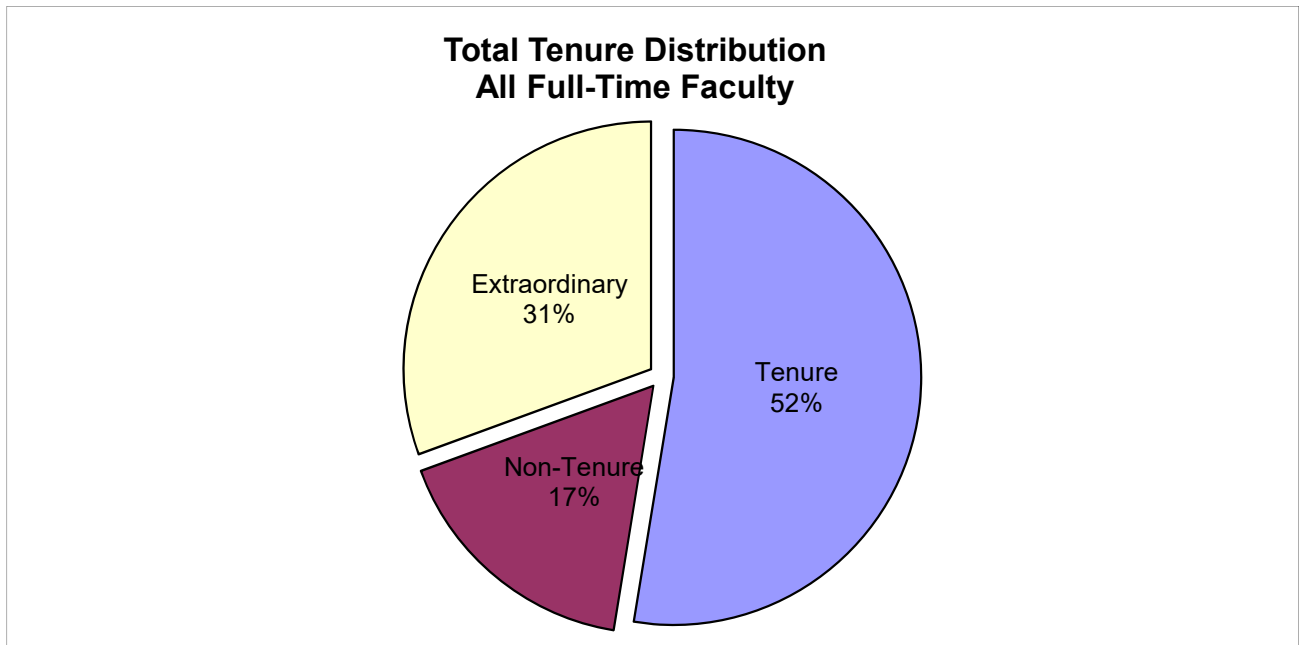

LOYOLA UNIVERSITY NEW ORLEANS

Faculty Profile - Fall 2017

All Full-time Faculty (Instructional and Non-Instructional)
By Rank and Tenure

Rank	Tenure		Non-Tenure		Extraordinary/Term		Total		Grand Total
	Female	Male	Female	Male	Female	Male	Female	Male	
Professor	31	57	0	0	0	0	31	57	88
Associate	31	32	4	5	0	0	35	37	72
Assistant	2	0	18	22	0	0	20	22	42
Instructor	0	0	0	0	0	0	0	0	0
Lecturer	0	0	0	0	51	38	51	38	89
Total	64	89	22	27	51	38	137	154	
Grand Total	153		49		89		291		291

Source: Internal Records 17FFDB.

* Includes all full-time ordinary faculty, extraordinary faculty, faculty on leaves, library faculty, LIEP, WAC, clinic faculty and administrative members of the ordinary faculty. Exclude: SPC Faculty (includes SPC/VSP effective 17S)