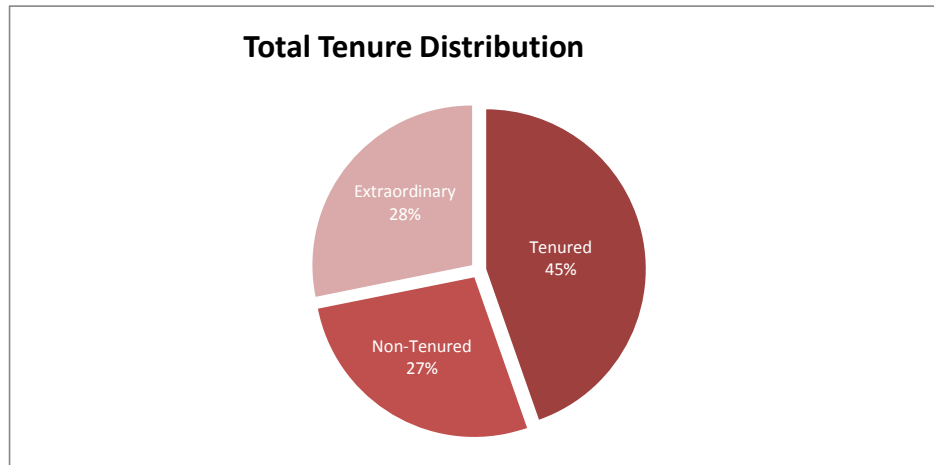

# LOYOLA UNIVERSITY NEW ORLEANS

Faculty Profile - Fall 2012  
All Full-Time Instructional Faculty  
By Rank and Tenure

Rank	Tenured		Not Tenured		Extraordinary/Term		Grand Total		
	Male	Female	Male	Female	Male	Female	Male	Female	Total
PROFESSOR	67	26	0	1	0	0	67	27	94
ASSOCIATE	25	23	10	10	0	0	35	33	68
ASSISTANT	0	0	37	28	0	0	37	28	65
INSTRUCTOR	0	0	0	0	0	0	0	0	0
LECTURER	0	0	0	0	37	52	37	52	89
ALL RANKS	92	49	47	39	37	52	176	140	316