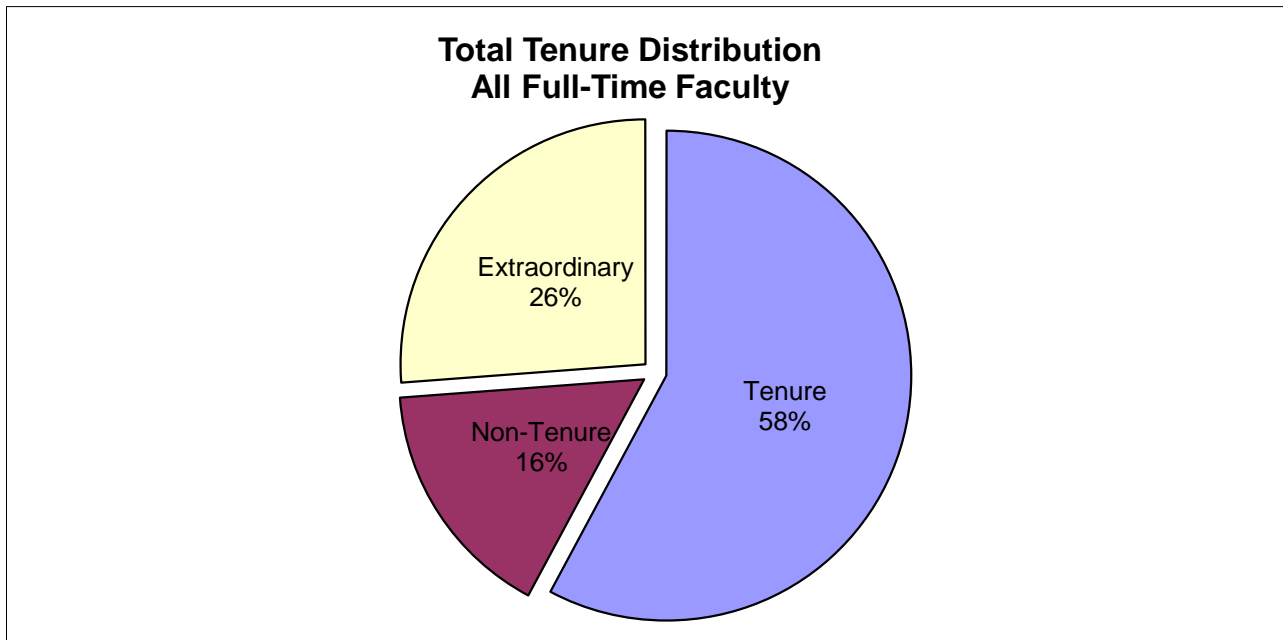

LOYOLA UNIVERSITY NEW ORLEANS

Faculty Profile - Fall 2011

All Full-time Faculty (Instructional and Non-Instructional)
By Rank and Tenure

Rank	Tenure		Non-Tenure		Extraordinary/Term		Total		Grand Total
	Female	Male	Female	Male	Female	Male	Female	Male	
Professor	32	73	1	1	2	0	35	74	109
Associate	31	35	11	11	1	0	43	46	89
Assistant	0	0	35	37	3	2	38	39	77
Instructor	0	0	0	0	1	0	1	0	1
Lecturer	0	0	0	0	52	38	52	38	90
Total	63	108	47	49	59	40	169	197	366
Grand Total	171		96		99		366		366

Source: Internal Records 11FFDB.

* Includes all full-time ordinary faculty, extraordinary faculty, faculty on leaves, library faculty, clinic faculty and administrative members of the ordinary faculty. Exclude: SPC Faculty