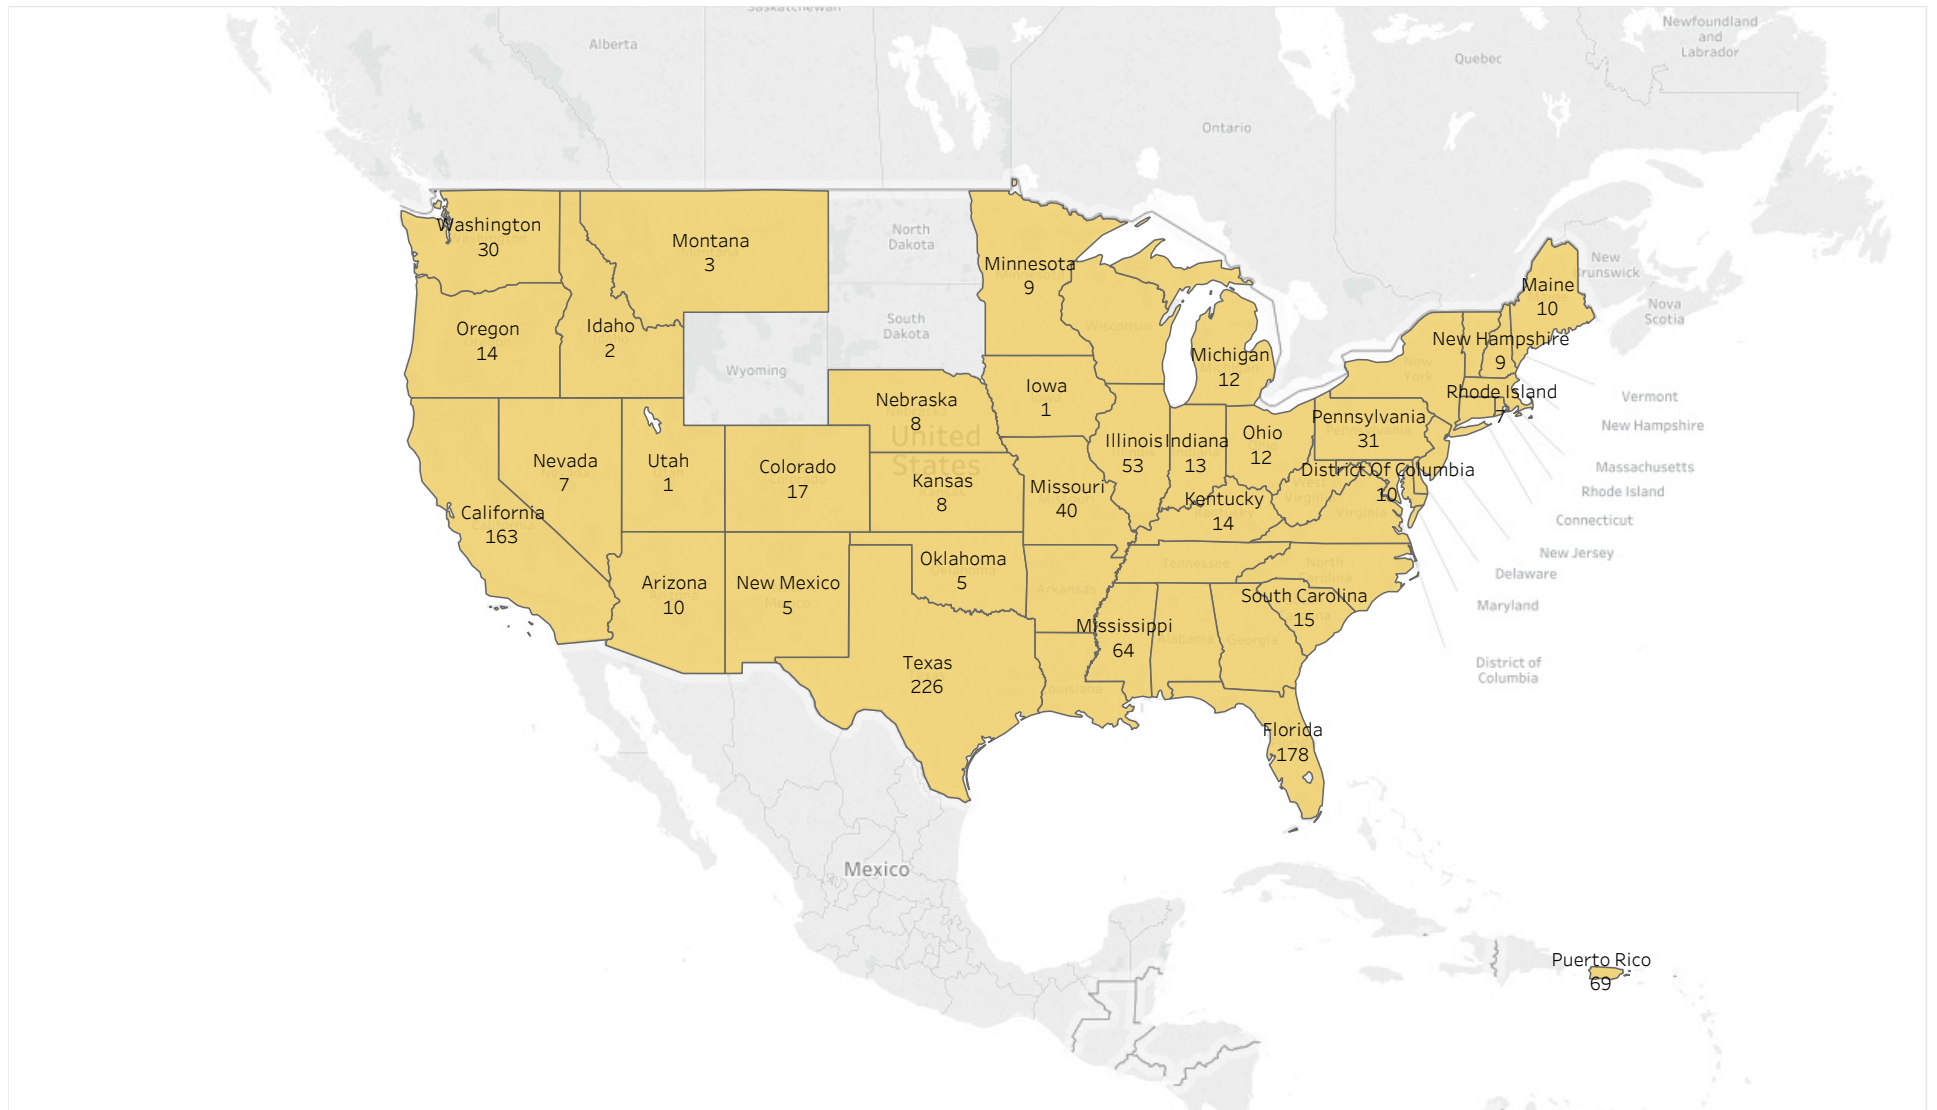

Loyola University New Orleans
Undergraduate Enrollment by State
Fall 2018

Map based on Longitude (generated) and Latitude (generated). The marks are labeled by State and sum of Headcount. The data is filtered on Level and Term. The Level filter keeps Undergraduate. The Term filter keeps 18F. The view is filtered on State and sum of Headcount. The State filter keeps 50 of 37 members. The sum of Headcount filter keeps all values.