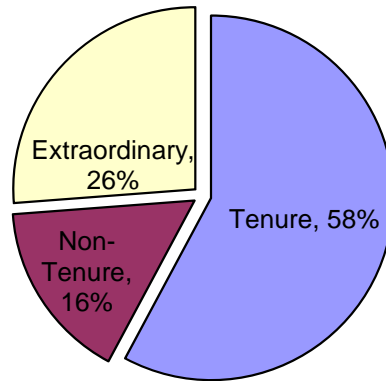

LOYOLA UNIVERSITY NEW ORLEANS

Faculty Profile - Fall 2010

All Full-time Faculty (Instructional and Non-Instructional)

By Rank and Tenure

Rank	Tenure		Non-Tenure		Extraordinary/Term		Total		Grand Total
	Female	Male	Female	Male	Female	Male	Female	Male	
Professor	28	74	0	1	2	0	30	75	105
Associate	35	36	10	13	1	0	46	49	95
Assistant	0	0	32	30	3	2	35	32	67
Instructor	0	0	1	0	0	0	1	0	1
Lecturer	0	0	0	0	48	34	48	34	82
Total	63	110	43	44	54	36	160	190	350
Grand Total	173		87		90		350		350

**Total Tenure Distribution
All Full-Time Faculty**

Source: Internal Records 10FFDB.

* Includes all full-time ordinary faculty, extraordinary faculty, faculty on leaves, library faculty, clinic faculty and administrative members of the ordinary faculty. Exclude: SPC Faculty