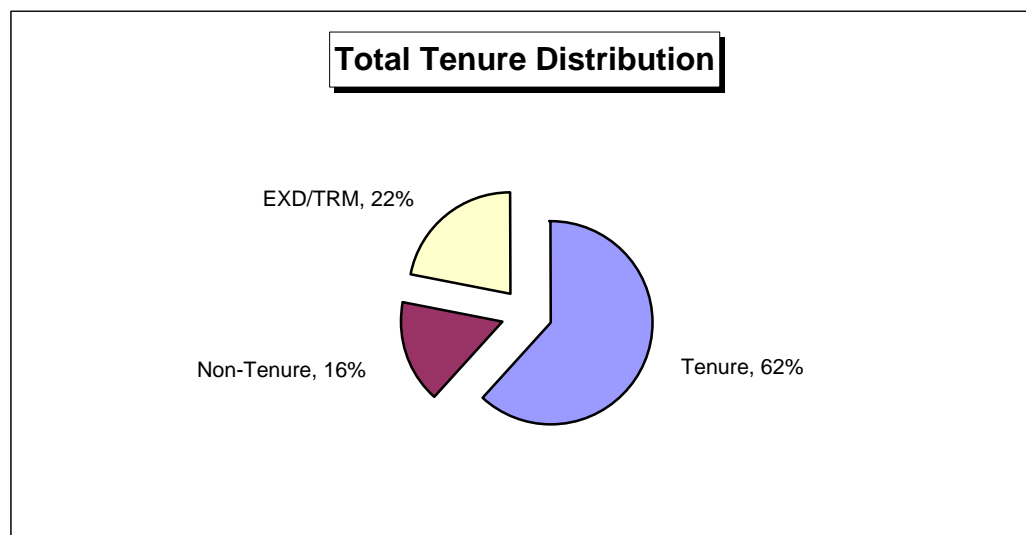

Loyola University New Orleans

Faculty Profile - Fall 2006

All Full-Time Faculty By Rank and Tenure

Rank	Tenure		Non-Tenure		Extraordinary/Term		Total		Grand Total
	Female	Male	Female	Male	Female	Male	Female	Male	
Professor	26	83	0	2	1	0	27	85	112
Associate	41	48	6	10	1	0	48	58	106
Assistant	1	0	18	17	1	1	20	18	38
Instructor	0	0	0	0	0	0	0	0	0
Lecturer	0	0	0	0	34	33	34	33	67
Total	68	131	24	29	37	34	129	194	323
Grand Total	199		53		71		323		

Source: Internal Records. File: fac 06f ft rank and tenure all.xls

* Includes all full-time ordinary faculty, extraordinary faculty, faculty on leaves, library faculty, clinic faculty and administrative members of the ordinary faculty