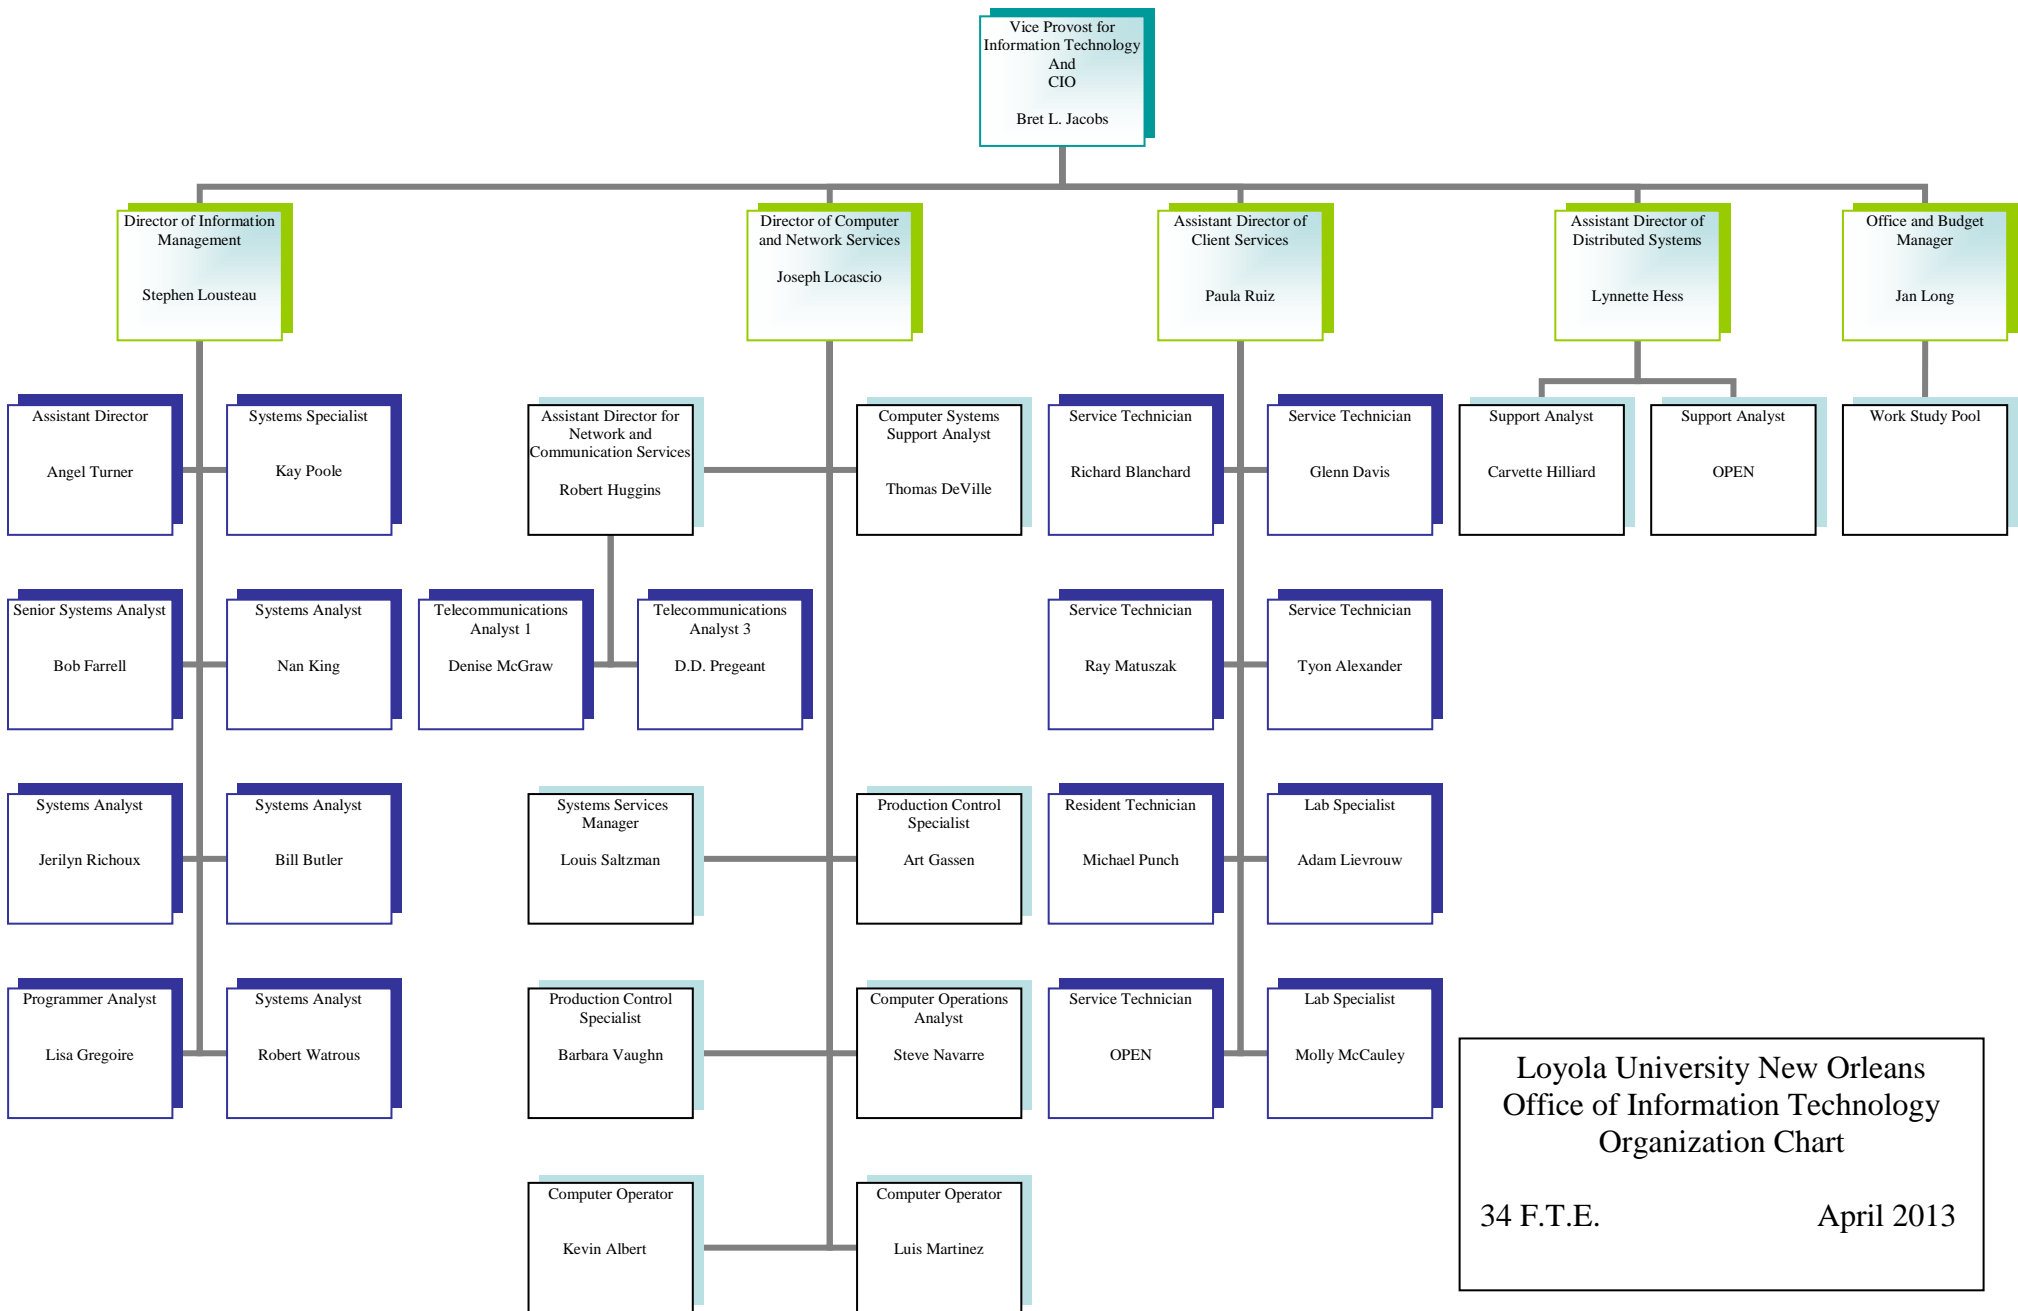

Loyola University New Orleans – Office of Information Technology Organization Chart

Loyola University New Orleans
Office of Information Technology
Organization Chart
 34 F.T.E. April 2013